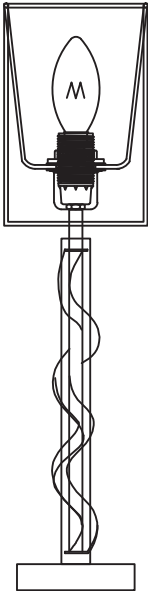

Instruction

Collection: Elegant
Series: Intreccio
Model: ARM010-11-W
Mobile

1 x E14 (40w)

MAYTONI
DECORATIVE LIGHTING

www.maytoni.de