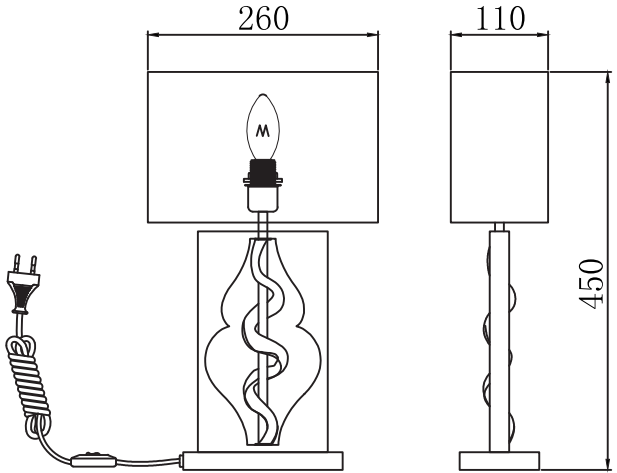

Instruction

Collection: Elegant
Series: Intreccio
Model: ARM010-11-W
Mobile

1 x E14 (40w)

MAYTONI
DECORATIVE LIGHTING

www.maytoni.de