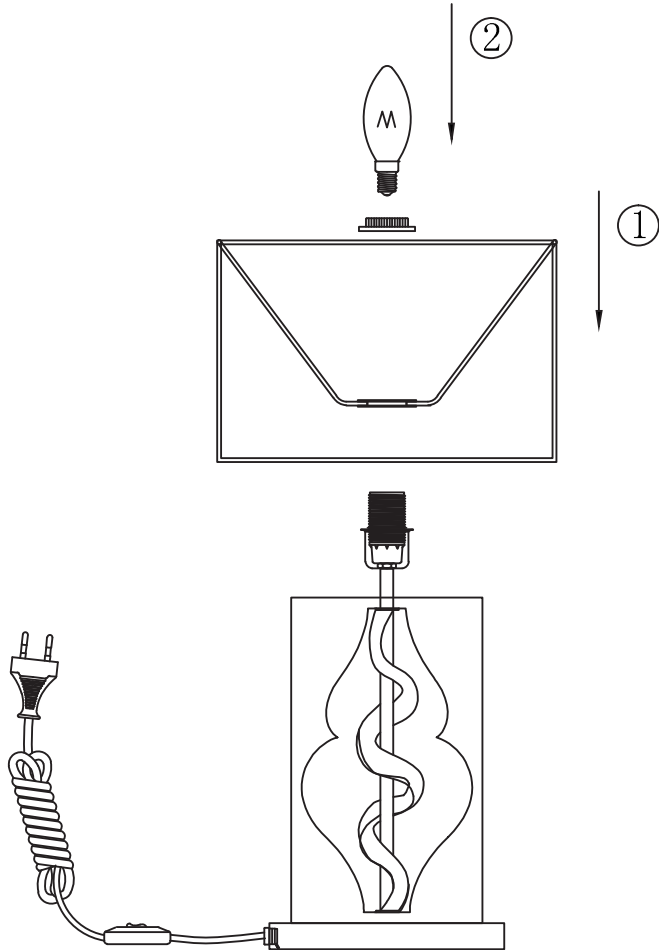

Instruction

Collection: Elegant
Series: Intreccio
Model: ARM010-11-W
Mobile

1 x E14 (40w)

MAYTONI
DECORATIVE LIGHTING

www.maytoni.de