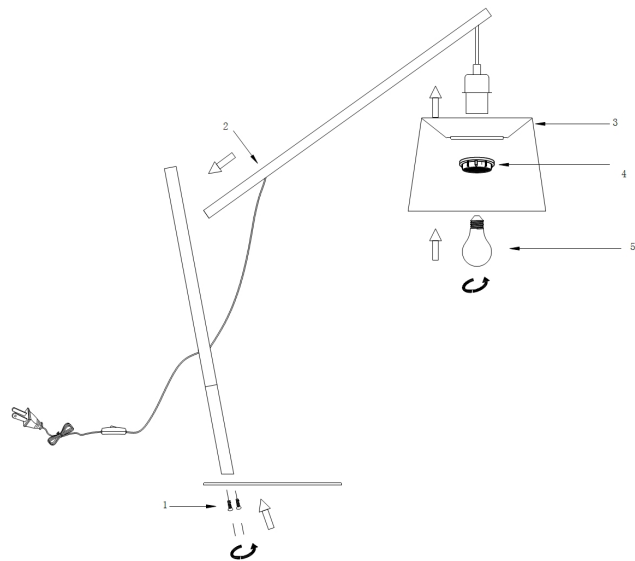

Instruction

Collection: TABLE & FLOOR

Series: LAREDO

Model: Z549TL-01B

Mobile

- Mobile

1 x E27 (60W)

MAYTONI
DECORATIVE LIGHTING