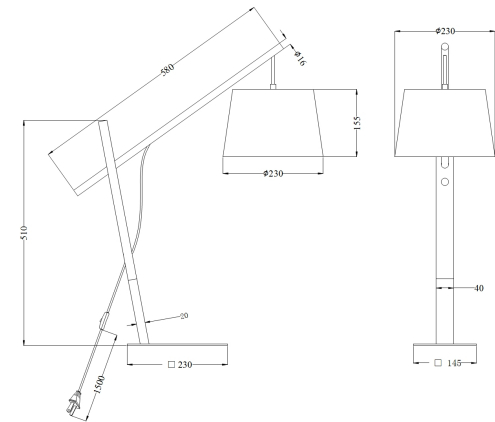

Instruction

Collection: TABLE & FLOOR

Series: LAREDO

Model: Z549TL-01B

Mobile

- Mobile

1 x E27 (60W)

MAYTONI
DECORATIVE LIGHTING