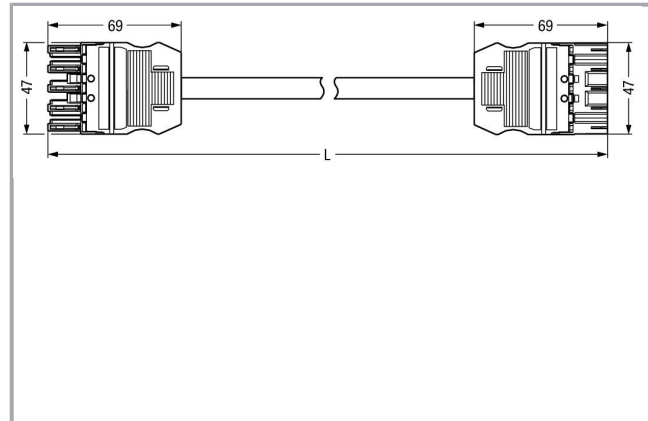

Fișă tehnică | Număr articol: 771-9995/006-407

pre-assembled interconnecting cable; Eca; Socket/plug; 5-pole; Cod. B; 4m;
1,50 mm²; pink

www.wago.com/771-9995/006-407

RoHS
Compliant

BOMcheck.net

Culoare: ■

Geometrical Data

| | |
|--------------|--------------------|
| Pin spacing | 10 mm / 0.394 inch |
| Total length | 4 m |

Mechanical data

| | |
|---|--|
| Coding | B |
| Mating force of a plug-in connection | approx. 20 ... 70 N (depending on pole number) |
| Retention force of a plug-in connection | when locked: > 80N |
| Unmating force of a plug-in connection | when unlocked: approx. 20 ... 70 N (depending on pole number) |
| Number of mating cycles | 200 (without resistive load) 100 (with resistive load $I_N = 25$ A), tested (4 mm ²) |
| Connection type | Socket - Plug |
| Type of pre-assembled cable | Interconnecting cable |
| Cable type | Control line 5 x 1.5 |
| Marking | 1 2 3 4 5 |
| Protection type | IP20 |