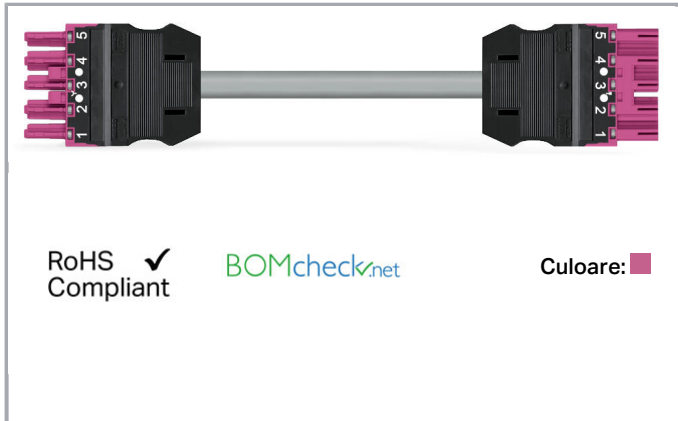

Fișă tehnică | Număr articol: 771-9995/006-407

pre-assembled interconnecting cable; Eca; Socket/plug; 5-pole; Cod. B; 4m;
1,50 mm²; pink

www.wago.com/771-9995/006-407

RoHS
Compliant

BOMcheck.net

Culoare: ■

Note on mismatching protection:

All WINSTA[®] components are 100% protected against mismatching when:

- plugging different numbers of poles
- plugging while rotated 180
- plugging while laterally staggered
- plugging one pole