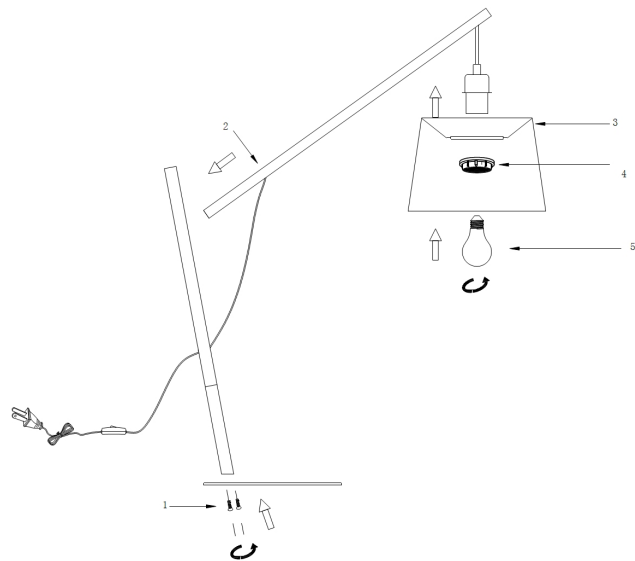

Instruction

Collection: TABLE & FLOOR

Series: LAREDO

Model: Z549TL-01W

Mobile

- Mobile

1 x E27 (60W)

MAYTONI
DECORATIVE LIGHTING