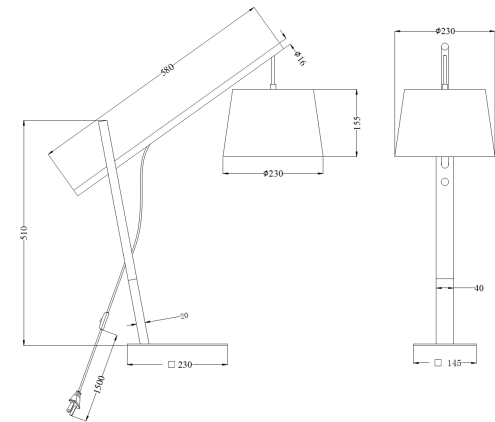

Instruction

Collection: TABLE & FLOOR

Series: LAREDO

Model: Z549TL-01W

Mobile

- Mobile

1 x E27 (60W)

MAYTONI
DECORATIVE LIGHTING