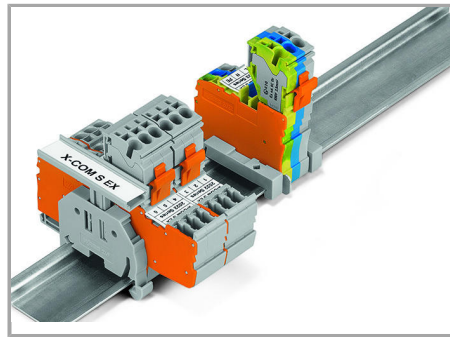

Group marking with height-adjustable group marker carrier (2009 163)

Familie de produse

X-COM S

Afișare globală produse din familie.

Supus modificărilor.