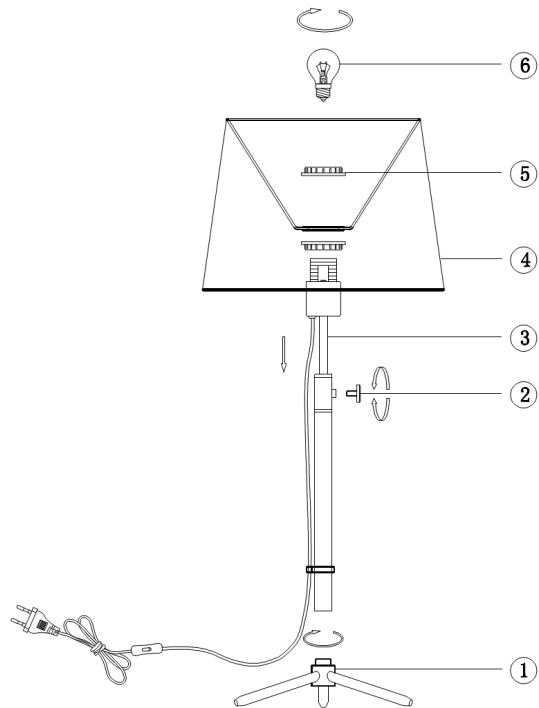

Instruction

Collection: MODERN
Series: MONIC
Model: MOD323-TL-01-B
Mobile

- Mobile

1 x E27 (40W)

MAYTONI
DECORATIVE LIGHTING

www.maytoni.de