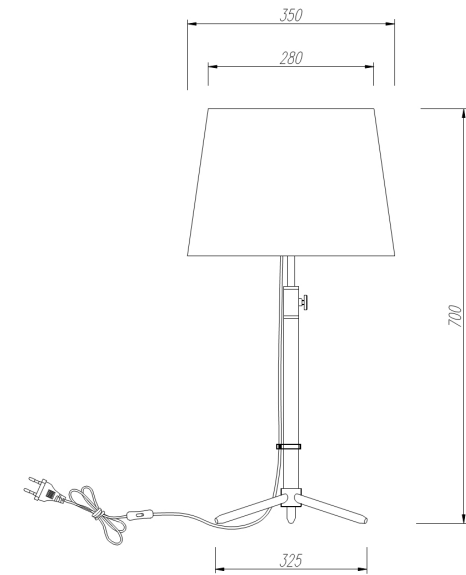

Instruction

Collection: MODERN
Series: MONIC
Model: MOD323-TL-01-B
Mobile

- Mobile

1 x E27 (40W)

MAYTONI
DECORATIVE LIGHTING

www.maytoni.de