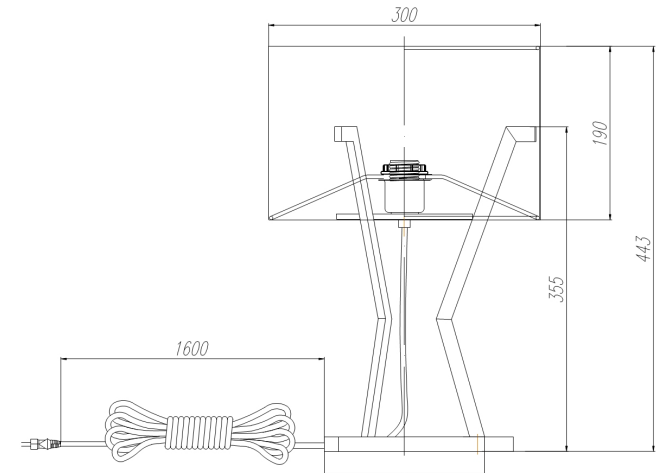

Instruction

Collection: TABLE & FLOOR
Series: MONTANA
Model: H352-TL-01-G
Mobile

- Mobile

1 x E27 (60W)

MAYTONI
DECORATIVE LIGHTING

www.maytoni.de