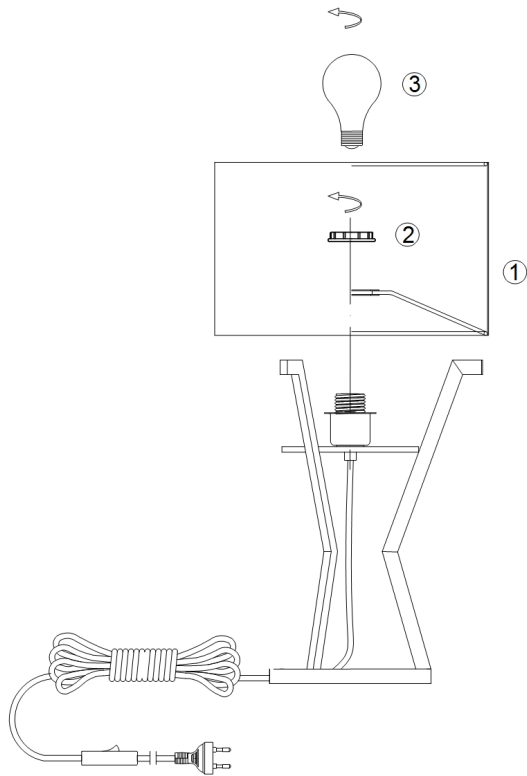

Instruction

Collection: TABLE & FLOOR
Series: MONTANA
Model: H352-TL-01-G
Mobile

- Mobile

1 x E27 (60W)

MAYTONI
DECORATIVE LIGHTING

www.maytoni.de