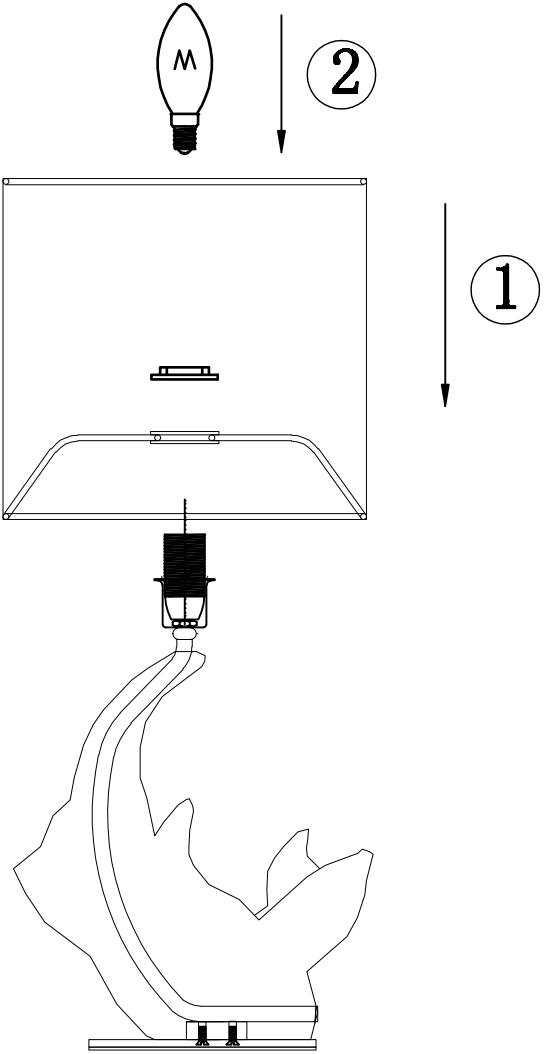

Instruction

Collection: Table & Floor
Series: Nashorn
Model: MOD470-TL-01-B
Mobile

1 x E14 (40w)

MAYTONI
DECORATIVE LIGHTING

www.maytoni.de