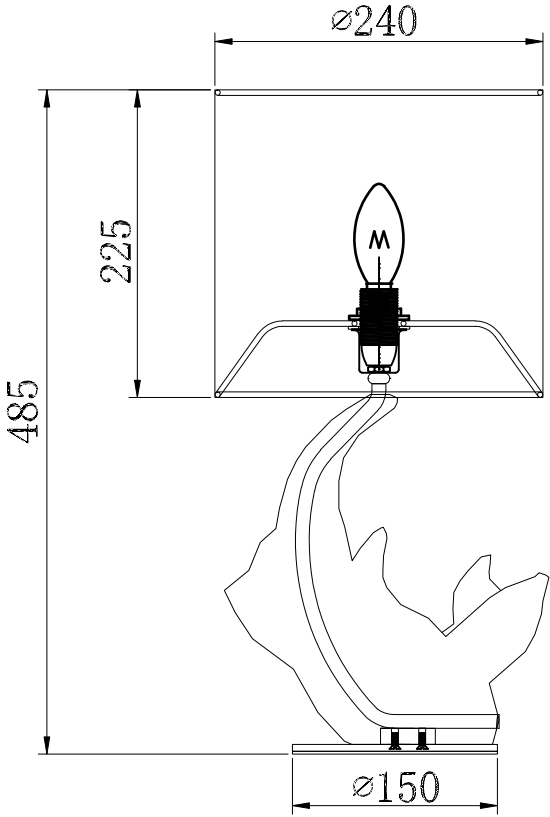

Instruction

Collection: Table & Floor
Series: Nashorn
Model: MOD470-TL-01-B
Mobile

1 x E14 (40w)

MAYTONI
DECORATIVE LIGHTING

www.maytoni.de