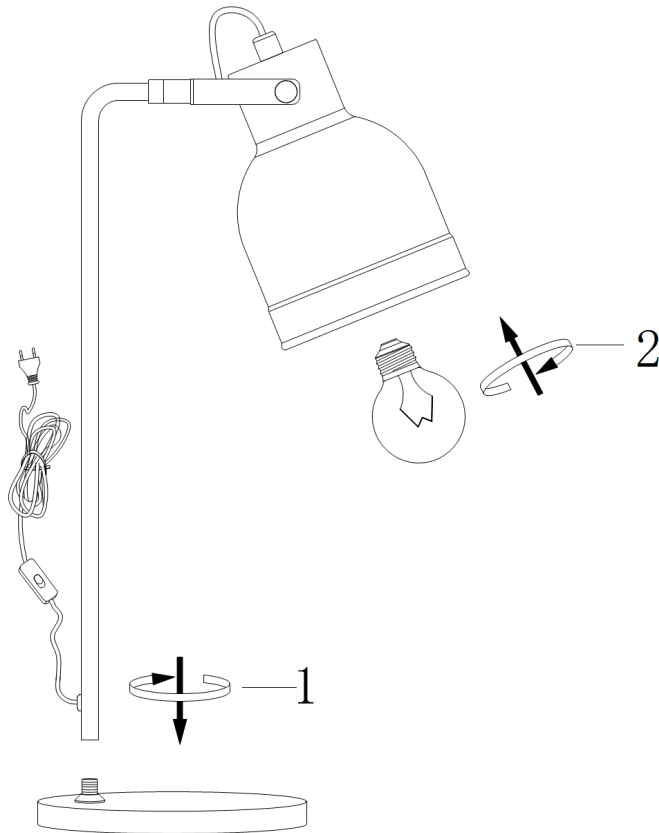

Instruction

Collection: TABLE & FLOOR

Series: PIXAR

Model: Z148-TL-01-E

Mobile

- Mobile

1 x E27 (40W)

MAYTONI
DECORATIVE LIGHTING