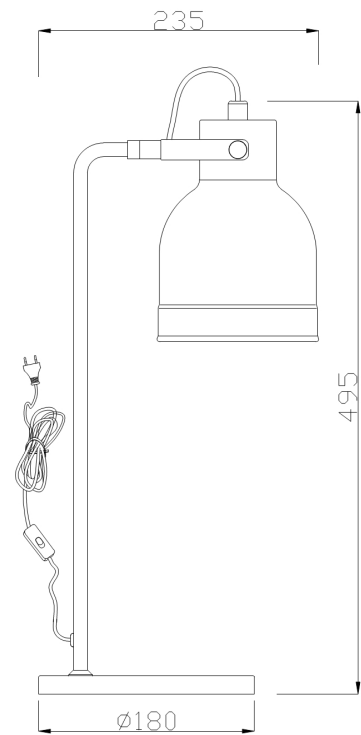

Instruction

Collection: TABLE & FLOOR

Series: PIXAR

Model: Z148-TL-01-E

Mobile

- Mobile

1 x E27 (40W)

MAYTONI
DECORATIVE LIGHTING