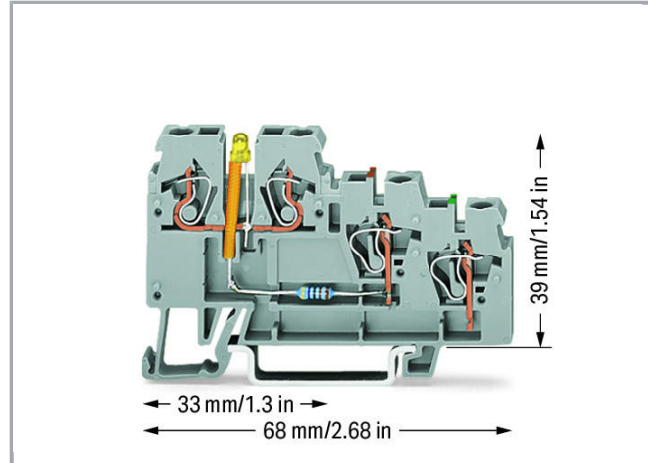

Fișă tehnică | Număr articol: 270-585/281-507

3-conductor actuator supply terminal block; LED (yellow); for NPN-(low-side) switching actuators; 2.5 mm²; CAGE CLAMP®; 2,50 mm²; gray

www.wago.com/270-585/281-507

Connection data

Connection technology	CAGE CLAMP®
Actuation type	Operating tool
Connectable conductor materials	Copper
Solid conductor	0.08 ... 2.5 mm ² / 28 ... 12 AWG
Fine-stranded conductor	0.08 ... 2.5 mm ² / 28 ... 12 AWG
Strip length	6 ... 7 mm / 0.24 ... 0.28 inch
Total number of connection points	4
Total number of potentials	3
Number of levels	3
Wiring type	Front-entry wiring
Note (conductor cross-section)	12 AWG: THHN, THWN

Geometrical Data

Width	5 mm / 0.197 inch
Height from upper-edge of DIN-rail	39 mm / 1.535 inch
Depth	68 mm / 2.677 inch

Mechanical data

Design	horizontal
Mounting type	DIN-35 rail
Marking level	Side marking