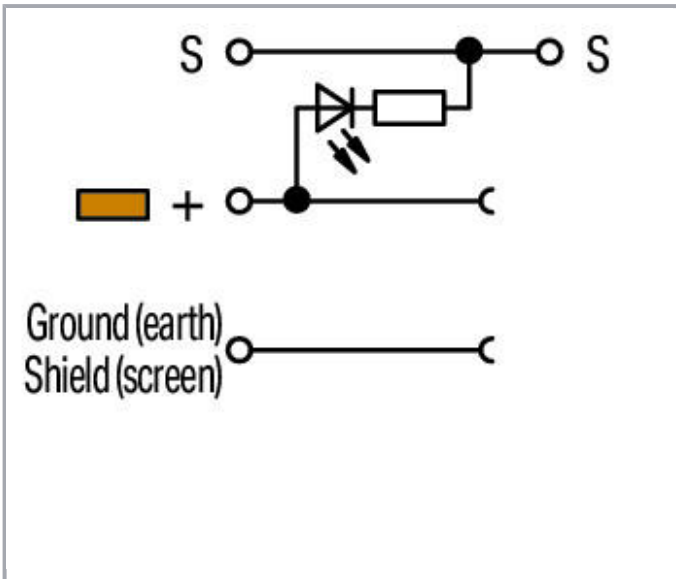

Fișă tehnică | Număr articol: 270-585/281-507

3-conductor actuator supply terminal block; LED (yellow); for NPN-(low-side) switching actuators; 2.5 mm²; CAGE CLAMP®; 2,50 mm²; gray

www.wago.com/270-585/281-507