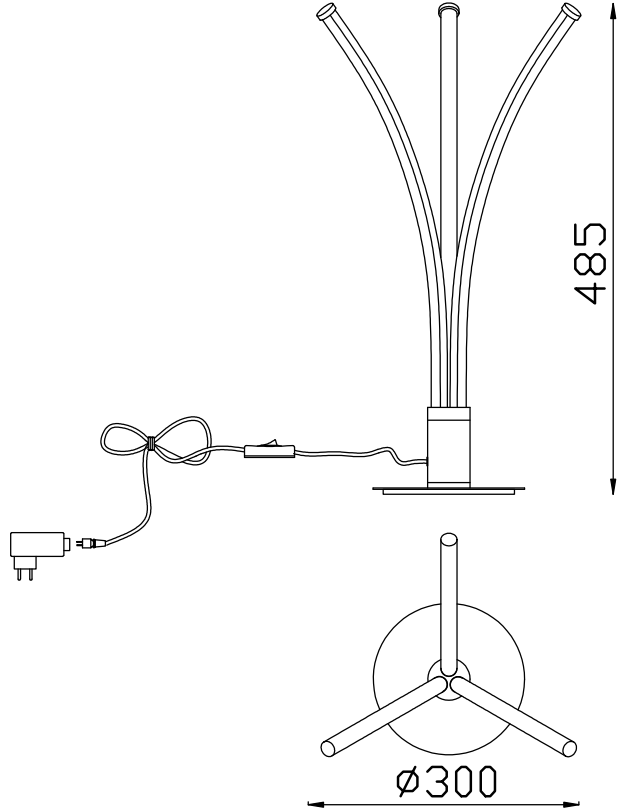

# Instruction

Collection: Modern  
Series: Pluto  
Model: MOD212-22-N  
Mobile

max 16W  
800 LM

**MAYTONI**  
DECORATIVE LIGHTING

[www.maytoni.de](http://www.maytoni.de)