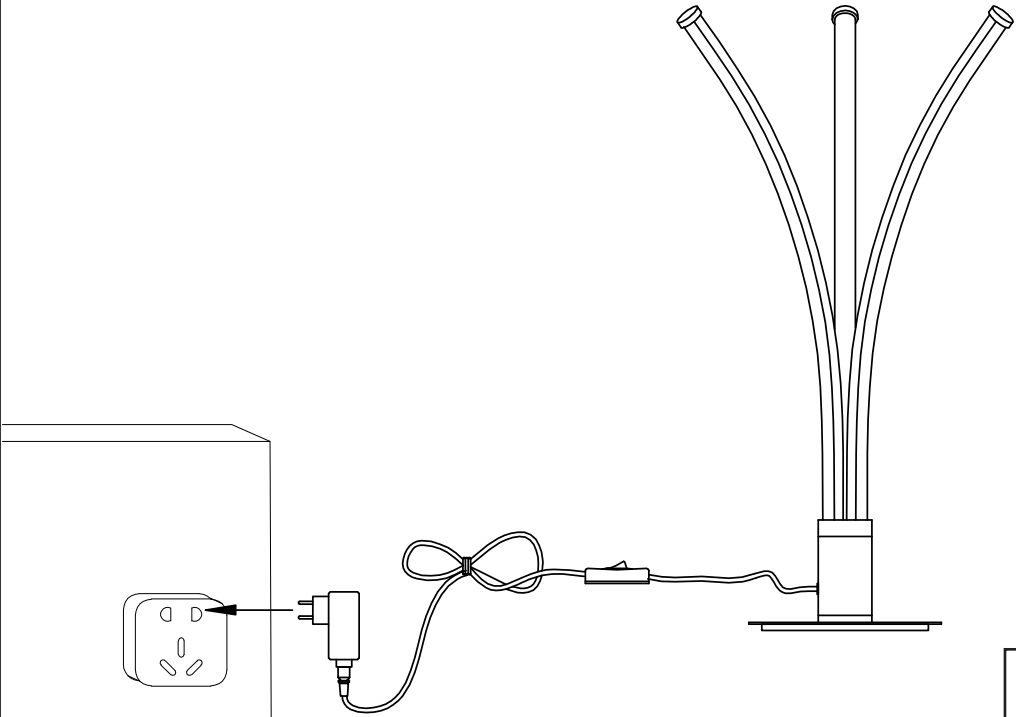

# Instruction

Collection: Modern  
Series: Pluto  
Model: MOD212-22-N  
Mobile

max 16W  
800 LM

**MAYTONI**  
DECORATIVE LIGHTING

[www.maytoni.de](http://www.maytoni.de)