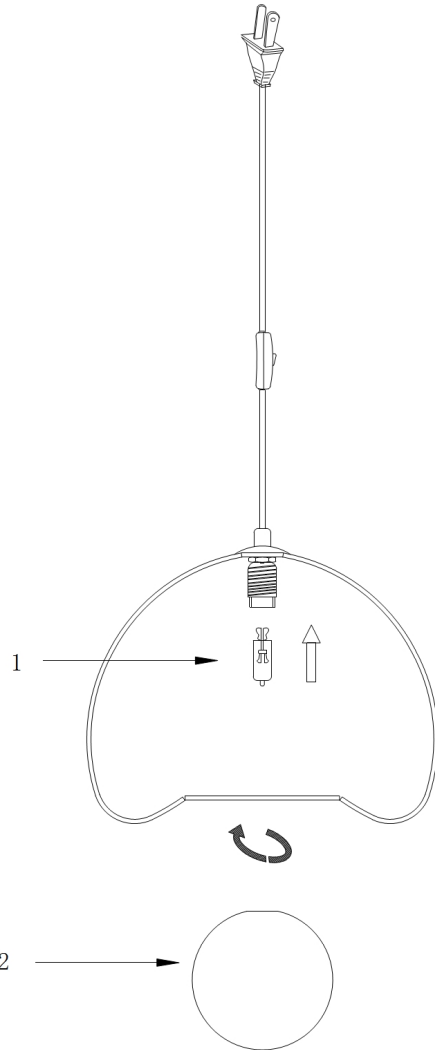

Instruction

Collection: MODERN
Series: POLLY
Model: MOD542TL-01W
Mobile

- Mobile

1 x G9 (28W)

MAYTONI
DECORATIVE LIGHTING

www.maytoni.de