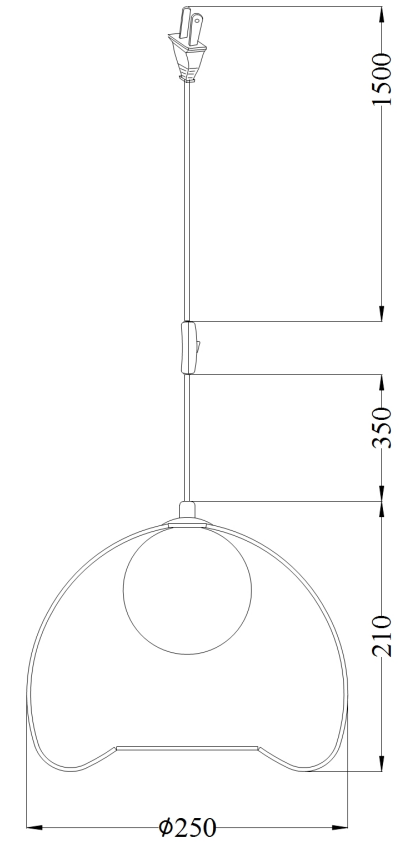

Instruction

Collection: MODERN
Series: POLLY
Model: MOD542TL-01W
Mobile

- Mobile

1 x G9 (28W)

MAYTONI
DECORATIVE LIGHTING

www.maytoni.de