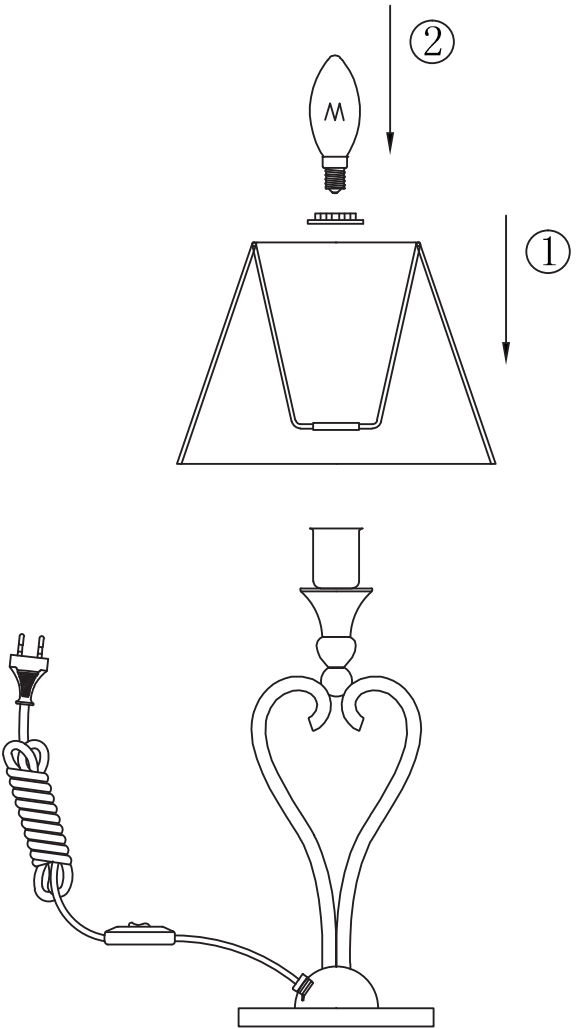

# Instruction

Collection: Elegant  
Series: Rive Gauche  
Model: ARM854-11-G  
Mobile

  
1 x E14 (40w)

**MAYTONI**  
DECORATIVE LIGHTING

[www.maytoni.de](http://www.maytoni.de)