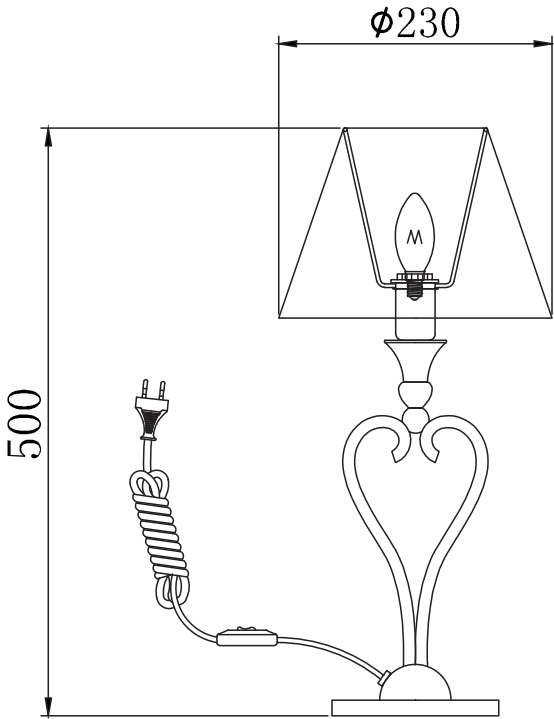

# Instruction

Collection: Elegant  
Series: Rive Gauche  
Model: ARM854-11-G  
Mobile

  
1 x E14 (40w)

**MAYTONI**  
DECORATIVE LIGHTING

[www.maytoni.de](http://www.maytoni.de)