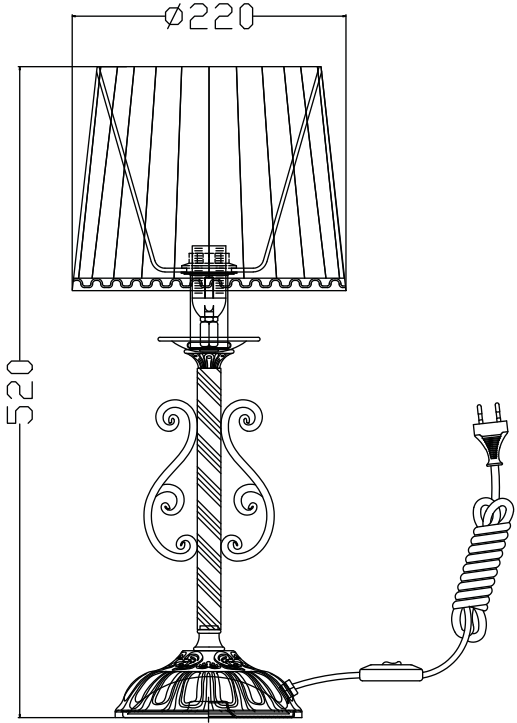

# Instruction

Collection: Elegant  
Series: Sunrise  
Model: ARM290-11-G  
Mobile

  
1 x E14 (40w)

**MAYTONI**  
DECORATIVE LIGHTING

[www.maytoni.de](http://www.maytoni.de)