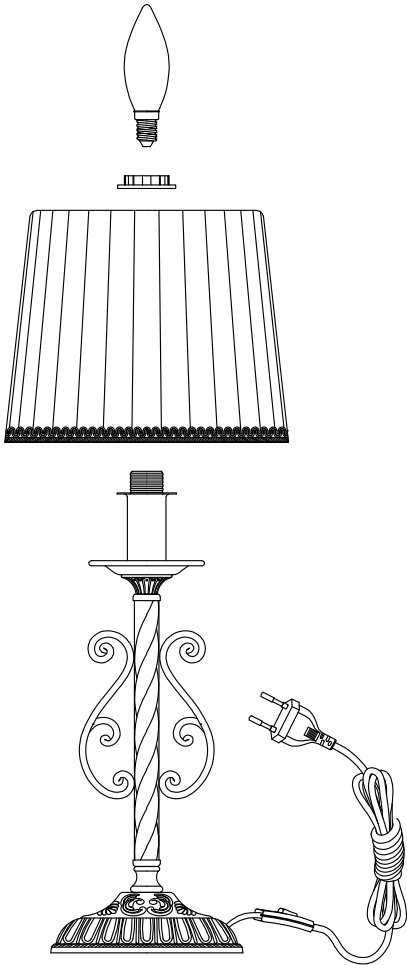

# Instruction

Collection: Elegant  
Series: Sunrise  
Model: ARM290-11-G  
Mobile

  
1 x E14 (40w)

**MAYTONI**  
DECORATIVE LIGHTING

[www.maytoni.de](http://www.maytoni.de)