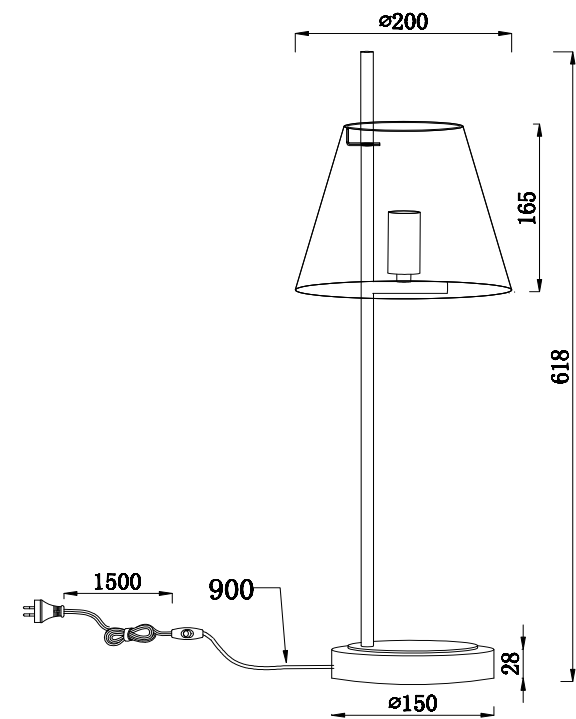

Instruction

MOD009TL-01N

1 x E14 (40W)

Model: MOD009TL-01N
Collection: Modern
Series: Tarrasa

Table Lamps