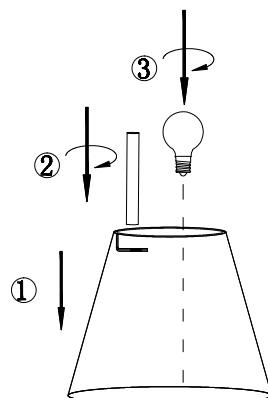

Instruction

MOD009TL-01N

1 x E14 (40W)

Model: MOD009TL-01N
Collection: Modern
Series: Tarrasa

Table Lamps