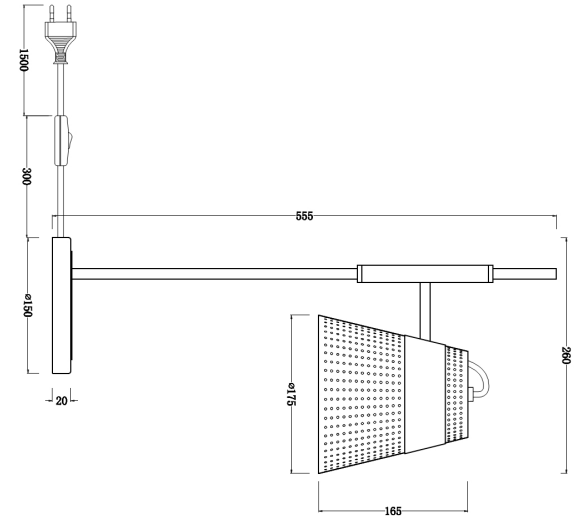

Instruction

Collection: MODERN
Series: LAREDO
Model: MOD614TL-01BS
Mobile

- Mobile

1 x E27 (40W)

MAYTONI
DECORATIVE LIGHTING

www.maytoni.de