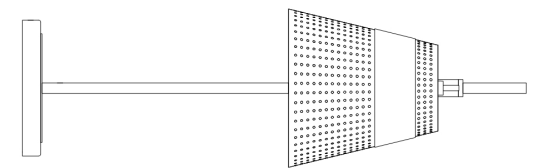

Instruction

Collection: MODERN
Series: LAREDO
Model: MOD614TL-01BS
Mobile

- Mobile

1 x E27 (40W)

MAYTONI
DECORATIVE LIGHTING

www.maytoni.de