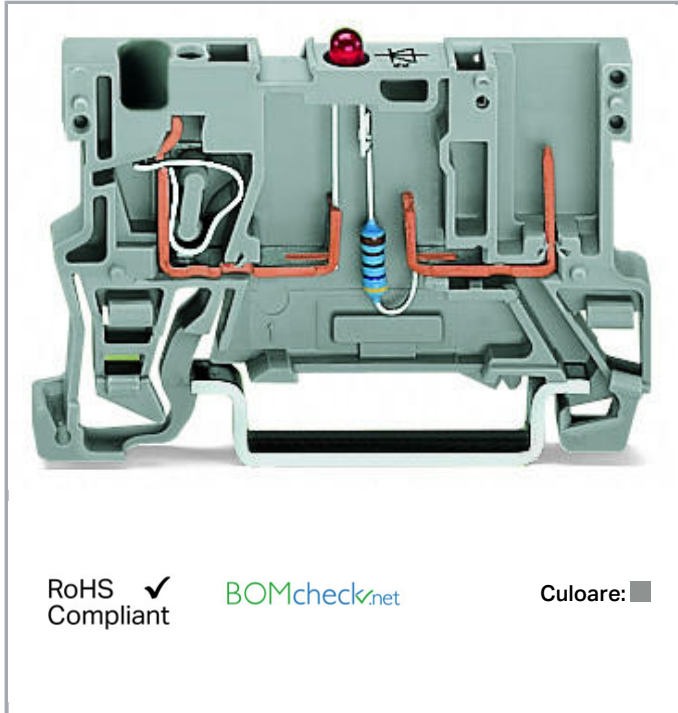

Fișă tehnică | Număr articol: 769-239/281-434

1-conductor/1-pin component carrier terminal block; LED (red); 24 VDC; for DIN-rail 35 x 15 and 35 x 7.5; 4 mm²; CAGE CLAMP®; 4,00 mm²; gray

www.wago.com/769-239/281-434

Date

Electrical data

Voltage type 1	DC
Nominal voltage	24 V

Ratings per IEC/EN 60664-1

Rated current	0,025 A
---------------	---------

Connection data

Connection technology	CAGE CLAMP®
Actuation type	Open Tool Slot
Connectable conductor materials	Copper
Nominal cross-section	4 mm ²
Solid conductor	0.08 ... 4 mm ² / 28 ... 12 AWG