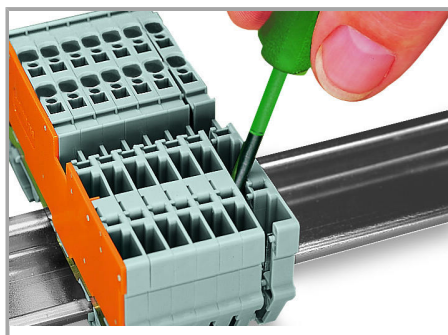

[URL](#)

[Descărcare](#)

Installation Notes

Installation

Snap individual carrier terminal blocks onto the carrier rail and slide together.

Open the assembly by laterally sliding a block via operating tool and remove terminal block via release lever.

Conductor termination

CAGE CLAMP® connection

Carrier terminal block: Insert/remove conductor via operating tool (3.5 x 0.5 mm blade).

Commoning

Supus modificărilor.

Commoning with adjacent or staggered jumpers –