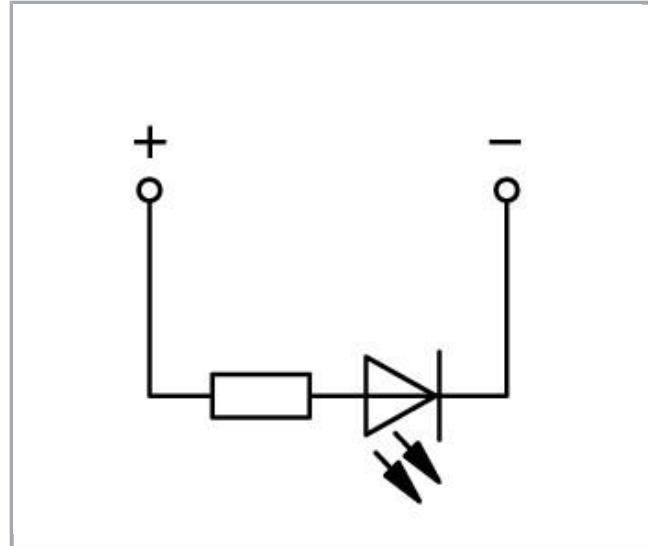

Fișă tehnică | Număr articol: 769-239/281-434

1-conductor/1-pin component carrier terminal block; LED (red); 24 VDC; for DIN-rail 35 x 15 and 35 x 7.5; 4 mm²; CAGE CLAMP®; 4,00 mm²; gray

www.wago.com/769-239/281-434

Date

Electrical data

Voltage type 1	DC
Nominal voltage	24 V

Ratings per IEC/EN 60664-1

Rated current	0,025 A
---------------	---------

Connection data

Connection technology	CAGE CLAMP®
Actuation type	Open Tool Slot
Connectable conductor materials	Copper
Nominal cross-section	4 mm ²
Solid conductor	0.08 ... 4 mm ² / 28 ... 12 AWG