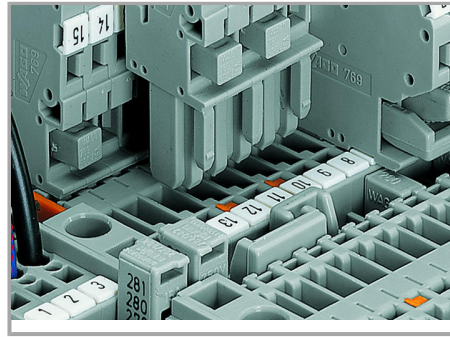

Conductor termination

CAGE CLAMP® connection

Carrier terminal block: Insert/remove conductor via operating tool (3.5 x 0.5 mm blade).

Commoning

Supus modificărilor.

Commoning with adjacent or staggered jumpers –