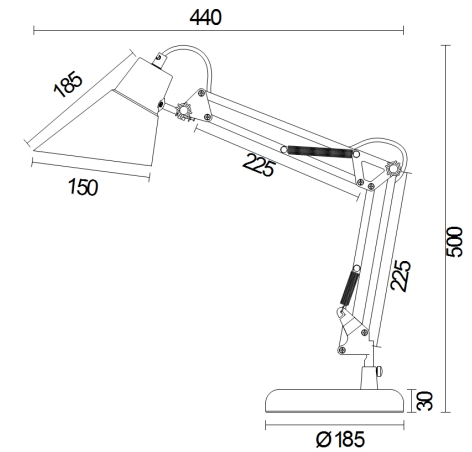

Instruction

Collection: TABLE & FLOOR

Series: ZEPPO 136

Model: Z136-TL-01-GN

Mobile

- Mobile

1 x E27 (40W)

MAYTONI
DECORATIVE LIGHTING