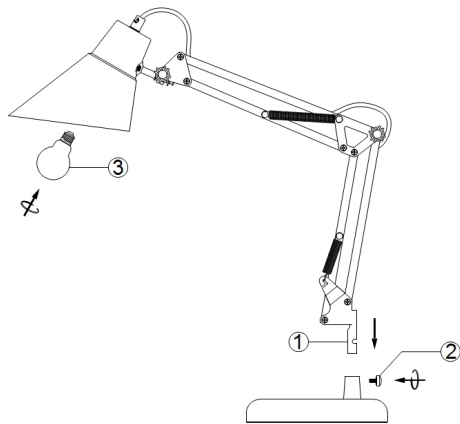

Instruction

Collection: TABLE & FLOOR

Series: ZEPPO 136

Model: Z136-TL-01-GN

Mobile

- Mobile

1 x E27 (40W)

MAYTONI
DECORATIVE LIGHTING