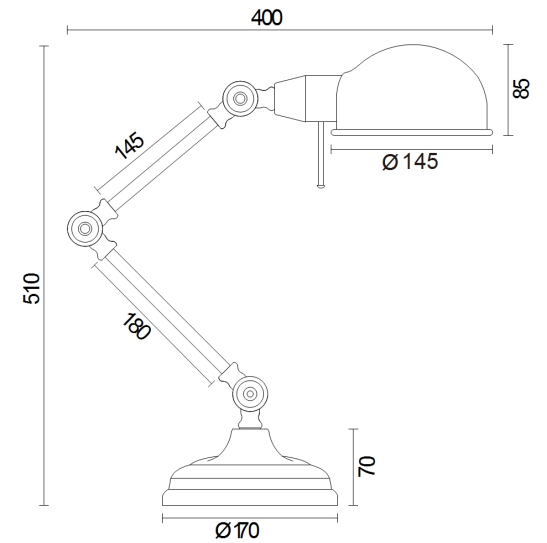

Instruction

Collection: TABLE & FLOOR

Series: ZEPPO 137

Model: Z137-TL-01-B

Mobile

- Mobile

1 x E27 (40W)

MAYTONI
DECORATIVE LIGHTING