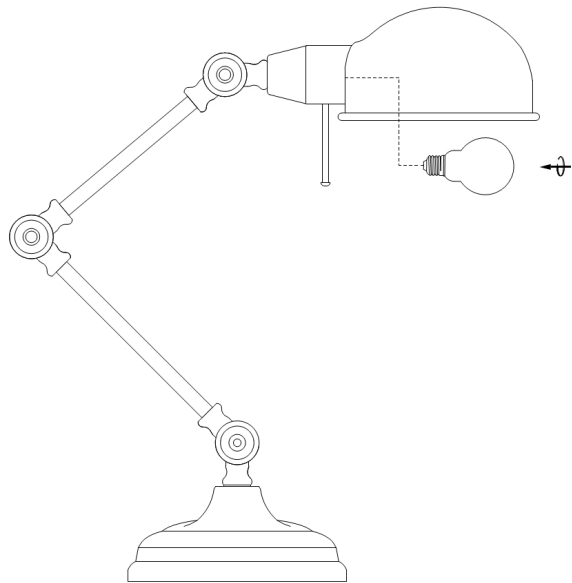

Instruction

Collection: TABLE & FLOOR

Series: ZEPPO 137

Model: Z137-TL-01-B

Mobile

- Mobile

1 x E27 (40W)

MAYTONI
DECORATIVE LIGHTING