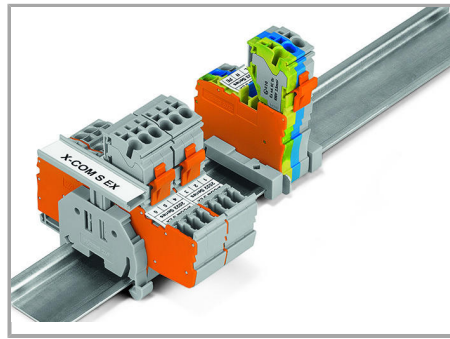

Group marking with height-adjustable group marker carrier (2009 163)

Familie de produse

X-COM S-Mini

Afișare globală produse din familie.

Supus modificărilor.