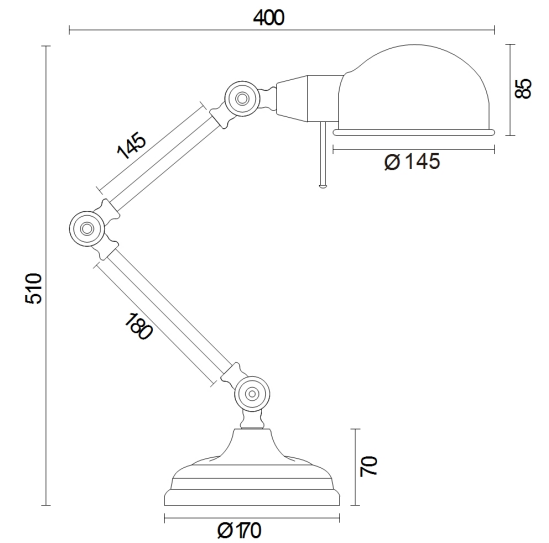

Instruction

Collection: TABLE & FLOOR

Series: ZEPPO 137

Model: Z137-TL-01-W

Mobile

- Mobile

1 x E27 (40W)

MAYTONI
DECORATIVE LIGHTING