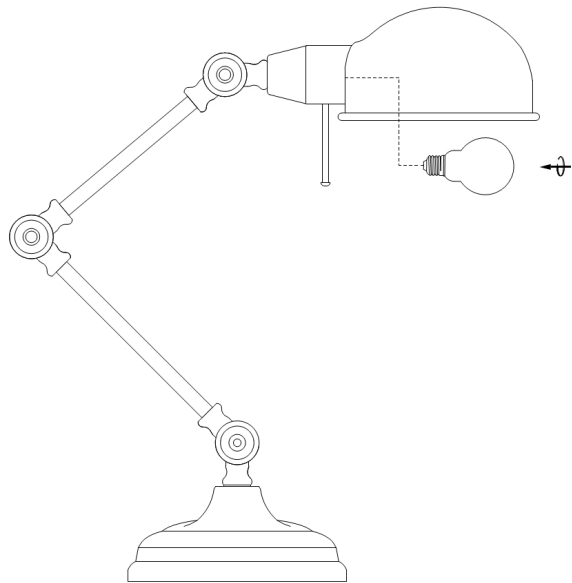

Instruction

Collection: TABLE & FLOOR

Series: ZEPPO 137

Model: Z137-TL-01-W

Mobile

- Mobile

1 x E27 (40W)

MAYTONI
DECORATIVE LIGHTING