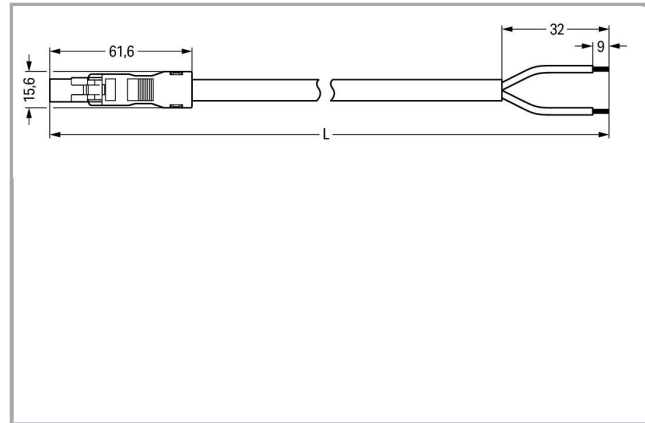

Fișă tehnică | Număr articol: 891-8382/266-401

pre-assembled connecting cable; Cca; Plug/open-ended; 2-pole; Cod. I; 4m;
1,50 mm²; blue

www.wago.com/891-8382/266-401

Descriere articol

- Protected against mismatching and maintenance-free
- Compact design with 4.4 mm pole spacing

Approvals per UL 1977

Rated voltage UL 1977	600 V
Rated current UL 1977	14 A

Connection data

Pole No.	2
Total number of potentials	2
Conductor preparation	tip-bonded
Sheathed cable diameter	6,8 ... 8,6 mm
Wire cross-section	1,5 mm ²
Strip length (outer insulation)	32 mm
Connection type	Plug - Free end

Geometrical Data

Pin spacing	4,4 mm / 0.173 inch
Total length	4 m

Mechanical data

Technologie	DALI
Coding	I
Mating force of a plug-in connection	approx. 20 ... 70 N (depending on pole number)
Retention force of a plug-in connection	when locked: > 80N
Unmating force of a plug-in connection	when unlocked: approx. 20 ... 70 N (depending on pole number)
Number of mating cycles	200, without resistive load 100, with resistive load $I_N = 16$ A, tested (1.5mm ² /AWG 16)
Connection type	Plug - Free end