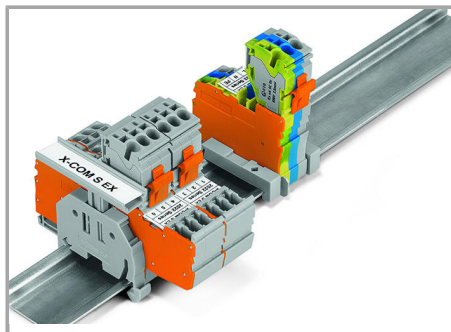

Group marking with height-adjustable group marker carrier (2009 163)

Familie de produse

X-COM S

Afișare globală produse din familie.

Supus modificărilor.