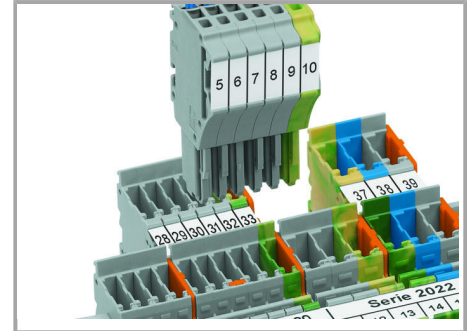

Installation Notes

Coding

Insert coding pin into the corresponding slot and twist it off.

Coding a female plug: remove coding finger using a suitable tool.

Insert coded female connector into X-COM®S-SYSTEM terminal block assembly.