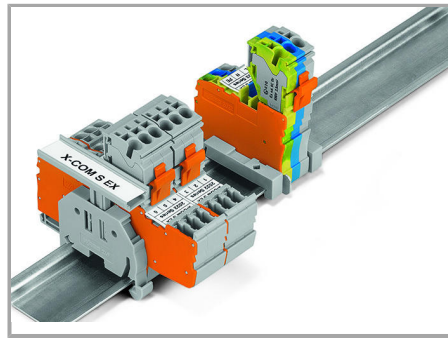

1-conductor female plug

Double-deck carrier terminal blocks can be commoned via 2000 Series Push-In Type Jumper Bars and tested via 859-500 Test Pin.

Marking

Supus modificărilor.

Clear marking via large marking area