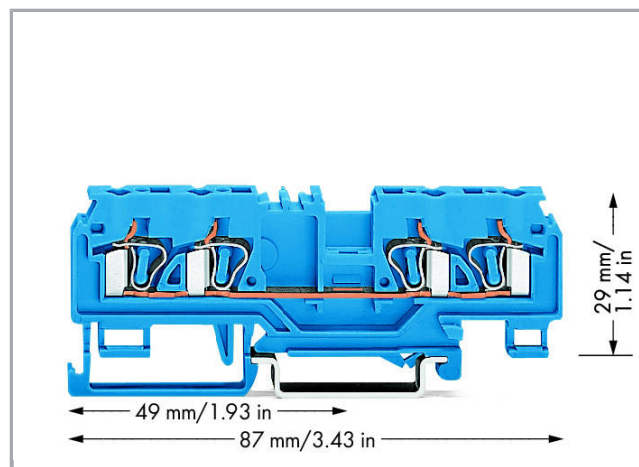

Fișă tehnică | Număr articol: 880-834/999-940

4-conductor through terminal block; 4 mm²; with test port; suitable for Ex i applications; center marking; for DIN-rail 35 x 15 and 35 x 7.5; CAGE CLAMP®; 4,00 mm²; blue

www.wago.com/880-834/999-940

Date

Electrical data

Supus modificărilor.

WAGO Kontakttechnik GmbH & Co. KG
/Representative Office Romania
Sos. Pipera-Tunari nr. 1/1
building 1, 2nd floor | 077190 Voluntari, Ilfov
Tel.: +40-(0)31 421 85 68 | Email: info-RO@wago.com

Aveți întrebări despre produsele noastre?
Vă stăm la dispoziție pentru preluarea apelului la +40 (0) 31 421 85 68.