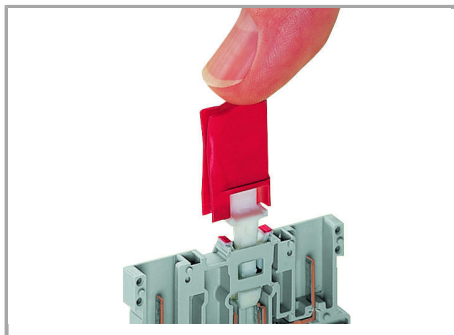

Supus modificărilor.

2-conductor female plug

2-pin disconnect carrier terminal block with two jumper positions

Disconnect carrier terminal blocks can be commoned via 280 and 780 Series Jumpers.

1-conductor female plug, straight*

*1-conductor angled female plug is also possible!

Safety

Installing a disconnect lock on the terminal block's disconnect tab.

Unlocking a disconnect lock.

Removing a disconnect lock.

Familie de produse

X-COM