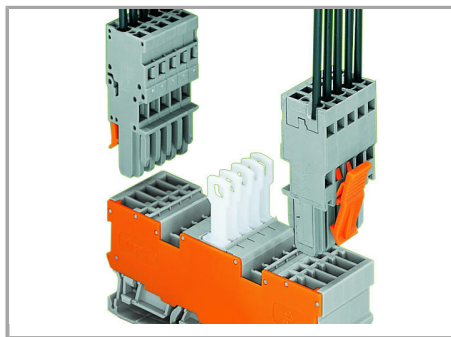

2-pin disconnect carrier terminal block with two jumper positions

Disconnect carrier terminal blocks can be commoned via 280 and 780 Series Jumpers.

1-conductor female plug, straight*

*1-conductor angled female plug is also possible!