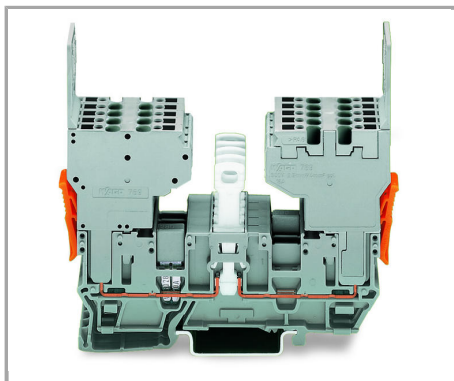

2-conductor female plug