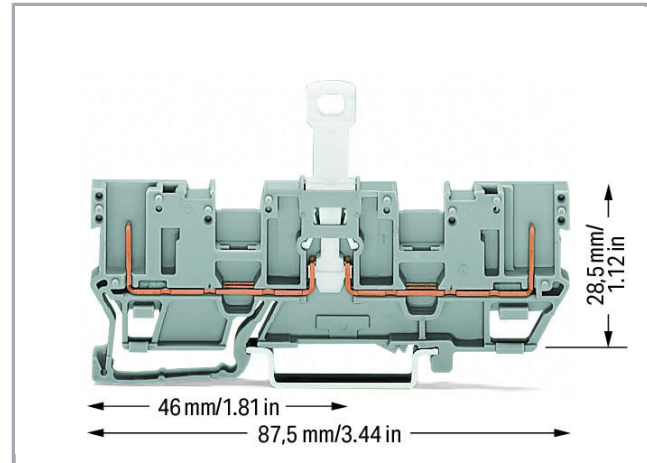

Fișă tehnică | Număr articol: 769-202

2-pin disconnect carrier terminal block; with 2 jumper positions; for DIN-rail
35 x 15 and 35 x 7.5; gray

www.wago.com/769-202

RoHS Compliant

BOMcheck.net

Culoare: ■

Date