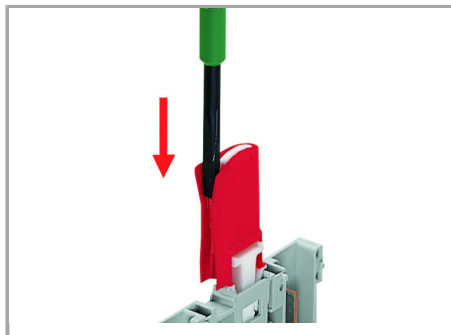

Unlocking a disconnect lock.