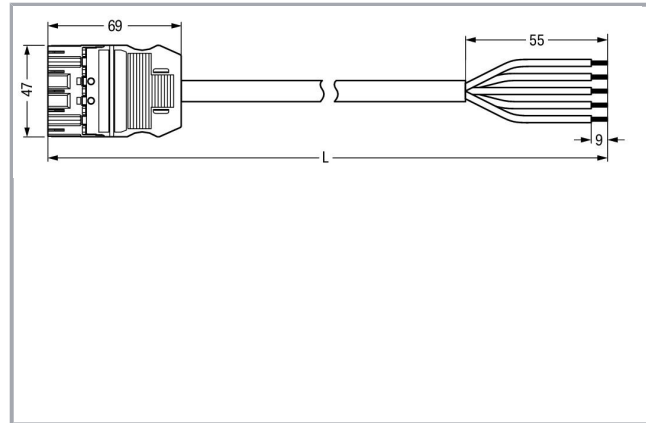

## Fișă tehnică | Număr articol: 771-9995/206-403

pre-assembled connecting cable; Eca; Plug/open-ended; 5-pole; Cod. B; 4m;  
1,50 mm<sup>2</sup>; gray

[www.wago.com/771-9995/206-403](http://www.wago.com/771-9995/206-403)