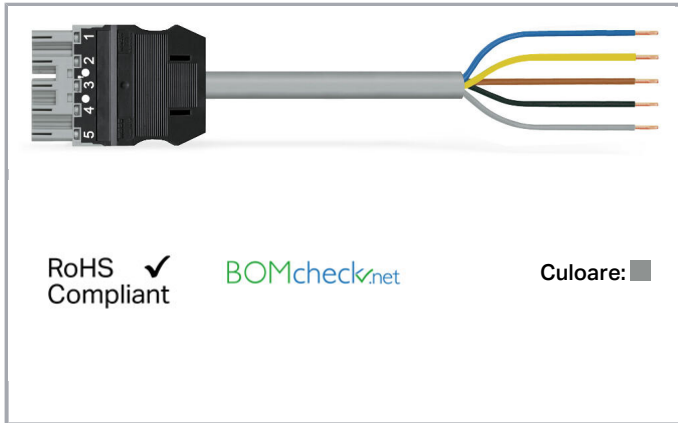

## Fișă tehnică | Număr articol: 771-9995/206-403

pre-assembled connecting cable; Eca; Plug/open-ended; 5-pole; Cod. B; 4m;  
1,50 mm<sup>2</sup>; gray

[www.wago.com/771-9995/206-403](http://www.wago.com/771-9995/206-403)