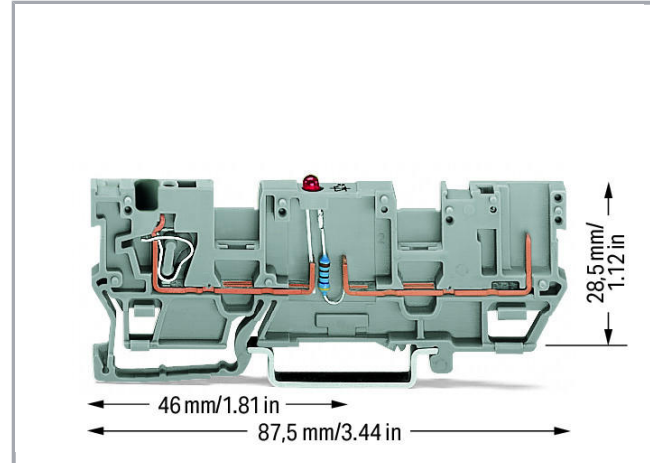

Fișă tehnică | Număr articol: 769-219/281-434

1-conductor/1-pin component carrier terminal block; with 2 jumper positions; LED (red); 24 VDC; for DIN-rail 35 x 15 and 35 x 7.5; 4 mm²; CAGE CLAMP®; 4,00 mm²; gray

www.wago.com/769-219/281-434

Date

Electrical data

Voltage type 1	DC
Nominal voltage	24 V

Supus modificărilor.

WAGO Kontakttechnik GmbH & Co. KG
/Representative Office Romania
Sos. Pipera-Tunari nr. 1/1
building 1, 2nd floor | 077190 Voluntari, Ilfov
Tel.: +40-(0)31 421 85 68 | Email: info-RO@wago.com

Aveți întrebări despre produsele noastre?
Vă stăm la dispoziție pentru preluarea apelului la +40 (0) 31 421 85 68.