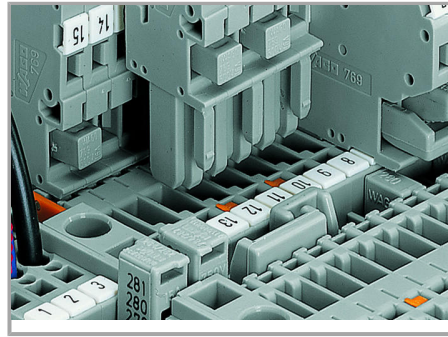

Commoning carrier terminal blocks via staggered jumpers.