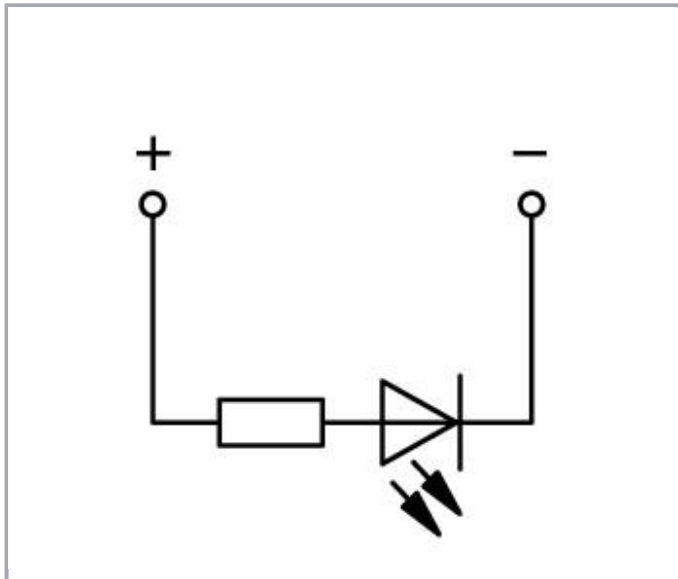

Fișă tehnică | Număr articol: 769-219/281-434

1-conductor/1-pin component carrier terminal block; with 2 jumper positions; LED (red); 24 VDC; for DIN-rail 35 x 15 and 35 x 7.5; 4 mm²; CAGE CLAMP®; 4,00 mm²; gray

www.wago.com/769-219/281-434

Date

Electrical data

Voltage type 1	DC
Nominal voltage	24 V

Supus modificărilor.

WAGO Kontakttechnik GmbH & Co. KG
/Representative Office Romania
Sos. Pipera-Tunari nr. 1/1
building 1, 2nd floor | 077190 Voluntari, Ilfov
Tel.: +40-(0)31 421 85 68 | Email: info-RO@wago.com

Aveți întrebări despre produsele noastre?
Vă stăm la dispoziție pentru preluarea apelului la +40 (0) 31 421 85 68.