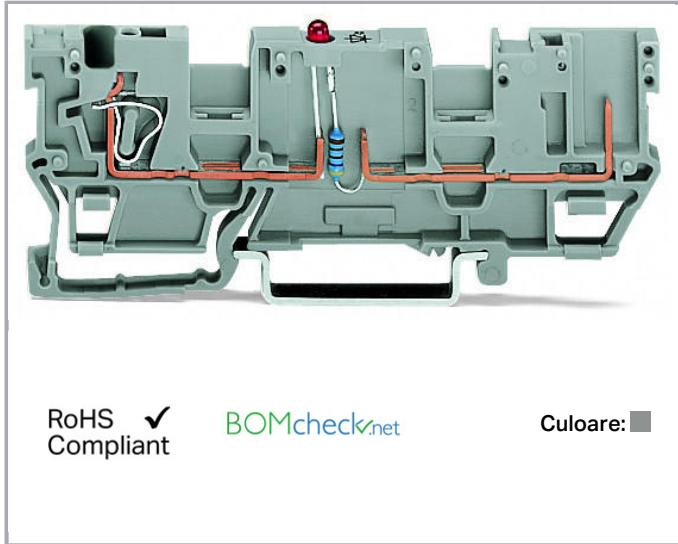

Fișă tehnică | Număr articol: 769-219/281-434

1-conductor/1-pin component carrier terminal block; with 2 jumper positions; LED (red); 24 VDC; for DIN-rail 35 x 15 and 35 x 7.5; 4 mm²; CAGE CLAMP®; 4,00 mm²; gray

www.wago.com/769-219/281-434

Date

Electrical data

Voltage type 1	DC
Nominal voltage	24 V

Supus modificărilor.

WAGO Kontakttechnik GmbH & Co. KG
/Representative Office Romania
Sos. Pipera-Tunari nr. 1/1
building 1, 2nd floor | 077190 Voluntari, Ilfov
Tel.: +40-(0)31 421 85 68 | Email: info-RO@wago.com

Aveți întrebări despre produsele noastre?
Vă stăm la dispoziție pentru preluarea apelului la +40 (0) 31 421 85 68.