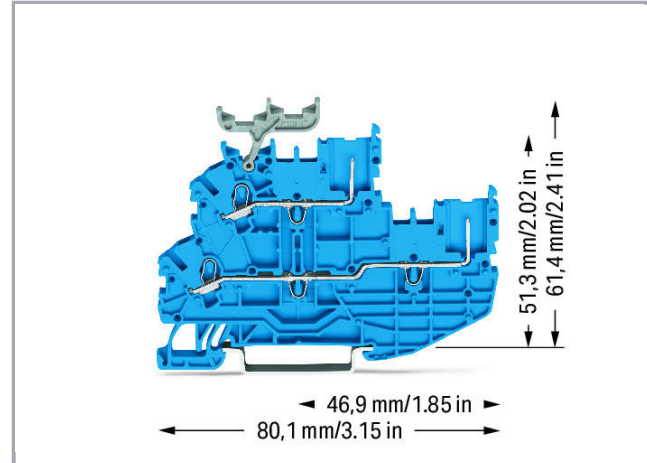

Fișă tehnică | Număr articol: 2020-2234

1-conductor/1-pin double deck receptacle terminal block; Through/through terminal block; N/N; with marker carrier; suitable for Ex i applications; for DIN-rail 35 x 15 and 35 x 7.5; Push-in CAGE CLAMP®; 1,00 mm²; blue

www.wago.com/2020-2234

RoHS ☒ Compliant

BOMcheck.net

Culoare: ■

Date

Electrical data

Ratings per IEC/EN 60664-1

Ratings per	IEC/EN 60947-7-1
Nominal voltage (III/3)	500 V
Rated surge voltage (III/3)	6 kV
Rated current	13,5 A
Legend (ratings)	(III / 3) ≙ Overvoltage category III / Pollution degree 3

Approvals per UL 1059

Rated voltage UL (Use Group B)	300 V
Rated current UL (Use Group B)	15 A
Rated voltage UL (Use Group C)	300 V

Supus modificărilor.

WAGO Kontakttechnik GmbH & Co. KG
/Representative Office Romania
Sos. Pipera-Tunari nr. 1/1
building 1, 2nd floor | 077190 Voluntari, Ilfov
Tel.: +40-(0)31 421 85 68 | Email: info-RO@wago.com

Aveți întrebări despre produsele noastre?
Vă stăm la dispoziție pentru preluarea apelului la +40 (0) 31 421 85 68.