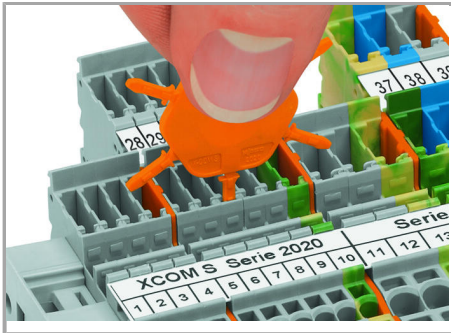

Installation Notes

Coding

Insert coding pin into the corresponding slot and twist it off.