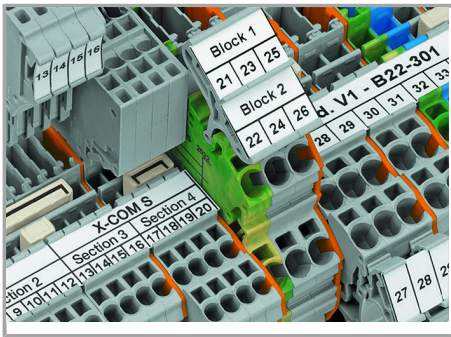

Clear marking via large marking area