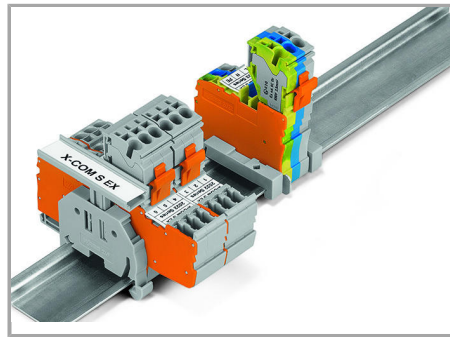

Group marking with height-adjustable group marker carrier (2009 163)

Familie de produse

X-COM S-Mini

Afișare globală produse din familie.

Supus modificărilor.