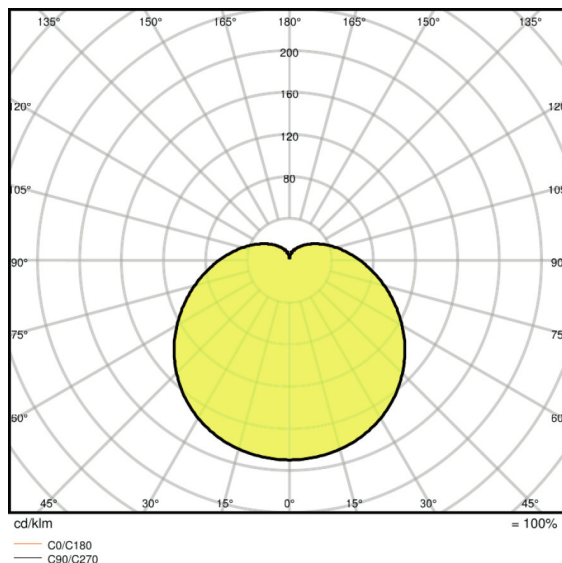

Light Distribution

LDC typ cone

LDC typ polar

LOGISTICAL DATA

Product code	Packaging unit (Pieces/Unit)	Dimensions (length x width x height)	Gross weight	Volume
4058075061637	Folding carton box 1	61 mm x 61 mm x 109 mm	58.00 g	0.41 dm³
4058075061644	Shipping carton box 10	325 mm x 136 mm x 126 mm	633.00 g	5.57 dm³
4058075292314	Folding carton box 1	60 mm x 60 mm x 111 mm	47.00 g	0.40 dm³
4058075292321	Shipping carton box 10	325 mm x 136 mm x 126 mm	563.00 g	5.57 dm³

The mentioned product code describes the smallest quantity unit which can be ordered. One shipping unit can contain one or more single products. When placing an order, for the quantity please enter single or multiples of a shipping unit.

REFERENCES / LINKS

For further products and actual information concerning LED lamps see

- www.ledvance.com/ledlamps

For Guarantee see

- www.ledvance.com/guarantee

DISCLAIMER