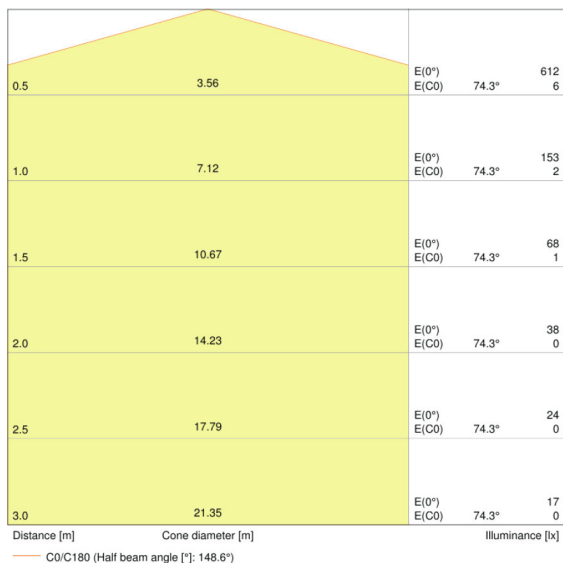

Photometrical data

Nominal luminous flux	806 lm
Rated luminous flux	806 lm
Rated color temperature	2700 K
Lumen main.fact.at end of nom.life time	0.70
Light color (designation)	Warm White
Color temperature	2700 K
Luminous flux	806 lm
Color rendering index Ra	≥ 80
Standard deviation of color matching	≤ 6 sdc
Color rendering index Ra	≥ 80

Light technical data

Warm-up time (60 %)	< 0.50 s
Starting time	< 0.5 s

Dimensions & weight

Overall length	110.0 mm
----------------	----------

Diameter	60.0 mm
Outer bulb	A60
Length	110.0 mm

Temperatures & operating conditions

Capabilities

Dimmable	No
-----------------	----

Certificates & standards

Energy efficiency class	A+
Energy consumption	9 kWh/1000h

Country-specific categorizations

ILCOS	DRAA/F-8,5/827-220-240-B22d-60
Order reference	LEDPCLA60 8,5W/

Light Distribution

LDC typ cone

LDC typ polar

LOGISTICAL DATA

Product code	Packaging unit (Pieces/Unit)	Dimensions (length x width x height)	Gross weight	Volume
4058075061637	Folding carton box 1	61 mm x 61 mm x 109 mm	58.00 g	0.41 dm ³
4058075061644	Shipping carton box 10	325 mm x 136 mm x 126 mm	633.00 g	5.57 dm ³
4058075292314	Folding carton box 1	60 mm x 60 mm x 111 mm	47.00 g	0.40 dm ³
4058075292321	Shipping carton box 10	325 mm x 136 mm x 126 mm	563.00 g	5.57 dm ³