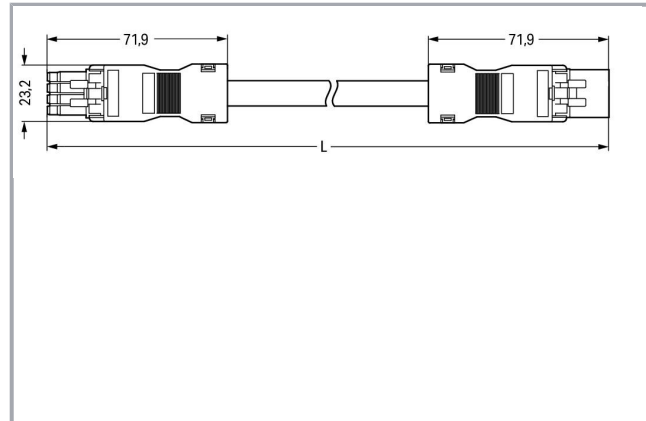

Fișă tehnică | Număr articol: 891-8994/005-305

pre-assembled interconnecting cable; Eca; Socket/plug; 4-pole; Cod. B;
Control cable 4 x 1.0 mm²; 3 m; 1,00 mm²; light green

www.wago.com/891-8994/005-305

Descriere articol

- Protected against mismatching and maintenance-free
- Compact design with 4.4 mm pole spacing
- Components can be clearly printed on and color-coded to meet custom requirements

Note:

Cables with a different fire class can be found in the eShop.

Approvals per UL 1977

Rated voltage UL 1977	600 V
Rated current UL 1977	12 A

Connection data

Pole No.	4
Total number of potentials	4
Conductor preparation	tip-bonded
Sheathed cable diameter	7,1 ... 9 mm
Wire cross-section	1 mm ²
Connection type	Socket - Plug

Geometrical Data

Pin spacing	4,4 mm / 0.173 inch
Total length	3 m

Mechanical data

Coding	B
Mating force of a plug-in connection	approx. 20 ... 70 N (depending on pole number)
Retention force of a plug-in connection	when locked: > 80N
Unmating force of a plug-in connection	when unlocked: approx. 20 ... 70 N (depending on pole number)
Number of mating cycles	200, without resistive load 100, with resistive load $I_N = 16$ A, tested (1.5 mm ² /16 AWG)
Connection type	Socket - Plug
Type of pre-assembled cable	Interconnecting cable
Cable type	Control line 4 x 1