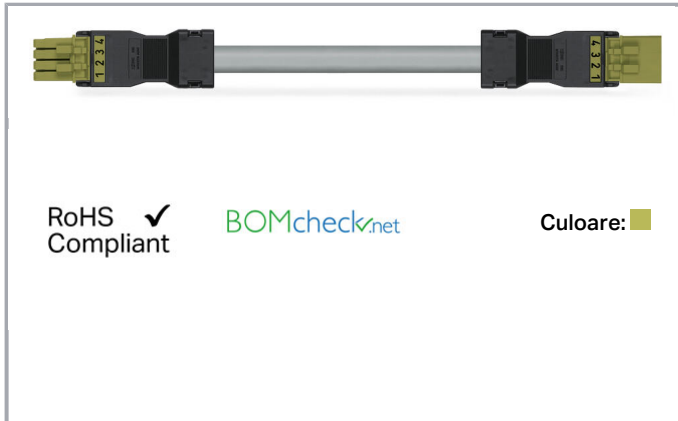

Fișă tehnică | Număr articol: 891-8994/005-305

pre-assembled interconnecting cable; Eca; Socket/plug; 4-pole; Cod. B;
Control cable 4 x 1.0 mm²; 3 m; 1,00 mm²; light green

www.wago.com/891-8994/005-305

Descriere articol

- Protected against mismatching and maintenance-free
- Compact design with 4.4 mm pole spacing
- Components can be clearly printed on and color-coded to meet custom requirements

Note:

Cables with a different fire class can be found in the eShop.

Note on mismatching protection:

All WINSTA[®] components are 100% protected against mismatching when:

- plugging different numbers of poles
- plugging while rotated 180
- plugging while laterally staggered
- plugging one pole