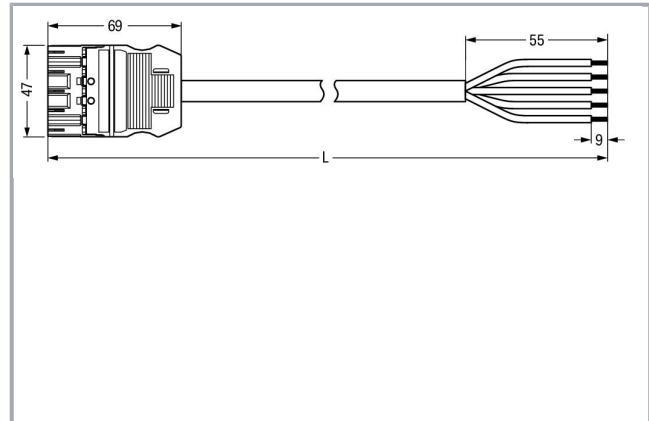

## Fișă tehnică | Număr articol: 771-9995/205-303

pre-assembled connecting cable; Eca; Plug/open-ended; 5-pole; Cod. B; 3 m; 1,00 mm<sup>2</sup>; gray

[www.wago.com/771-9995/205-303](http://www.wago.com/771-9995/205-303)

### Geometrical Data

Pin spacing	10 mm / 0.394 inch
Total length	3 m