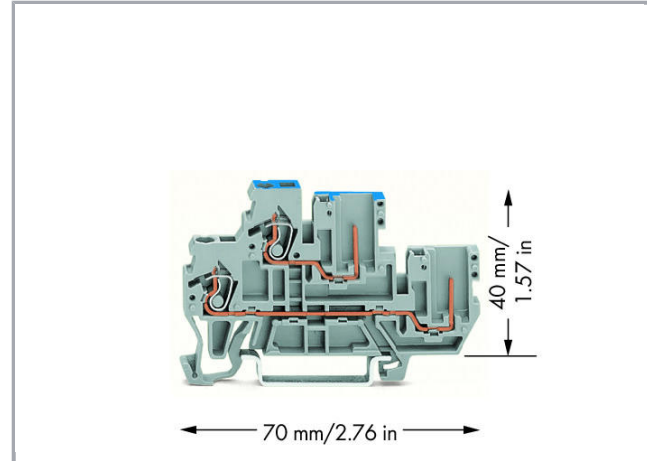

Fișă tehnică | Număr articol: 870-103

1-conductor/1-pin double deck receptacle terminal block; Through/through terminal block; L/N; for DIN-rail 35 x 15 and 35 x 7.5; 2.5 mm²; CAGE CLAMP®; 2,50 mm²; gray

www.wago.com/870-103

Descriere articol

Safety information 1:

Max. insulation diameter: 4.4 mm

Safety information 2:

2-conductor female plugs cannot be used.

Date

Electrical data

Ratings per IEC/EN 60664-1

Nominal voltage (III/3)	500 V
Rated surge voltage (III/3)	6 kV
Rated current	16 A
Legend (ratings)	(III / 3) ≙ Overvoltage category III / Pollution degree 3

Supus modificărilor.

WAGO Kontakttechnik GmbH & Co. KG
/Representative Office Romania
Sos. Pipera-Tunari nr. 1/1
building 1, 2nd floor | 077190 Voluntari, Ilfov
Tel.: +40-(0)31 421 85 68 | Email: info-RO@wago.com

Aveți întrebări despre produsele noastre?

Vă stăm la dispoziție pentru preluarea apelului la +40 (0) 31 421 85 68.