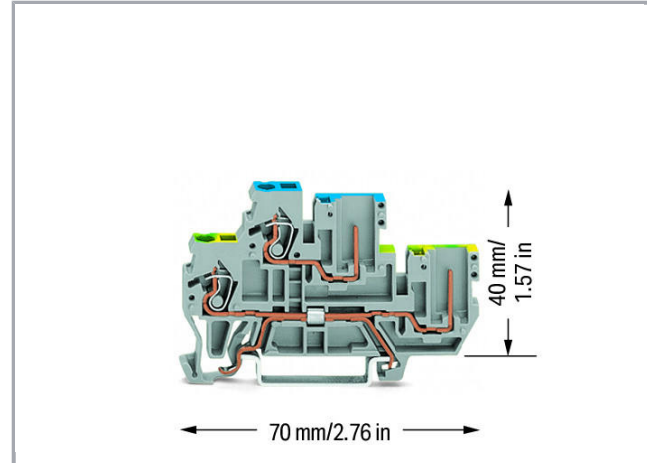

Fișă tehnică | Număr articol: 870-117

1-conductor/1-pin double deck receptacle terminal block; Ground conductor /through terminal block; PE/N; for DIN-rail 35 x 15 and 35 x 7.5; 2.5 mm²; CAGE CLAMP®; 2,50 mm²; gray

www.wago.com/870-117

Descriere articol

Safety information 1:

Max. insulation diameter: 4.4 mm

Safety information 2:

2-conductor female plugs cannot be used.

Date

Electrical data

Ratings per IEC/EN 60664-1

Nominal voltage (III/3)	500 V
Rated surge voltage (III/3)	6 kV
Rated current	16 A
Legend (ratings)	(III / 3) ≙ Overvoltage category III / Pollution degree 3

Supus modificărilor.

WAGO Kontakttechnik GmbH & Co. KG
/Representative Office Romania
Sos. Pipera-Tunari nr. 1/1
building 1, 2nd floor | 077190 Voluntari, Ilfov
Tel.: +40-(0)31 421 85 68 | Email: info-RO@wago.com

Aveți întrebări despre produsele noastre?
Vă stăm la dispoziție pentru preluarea apelului la +40 (0) 31 421 85 68.