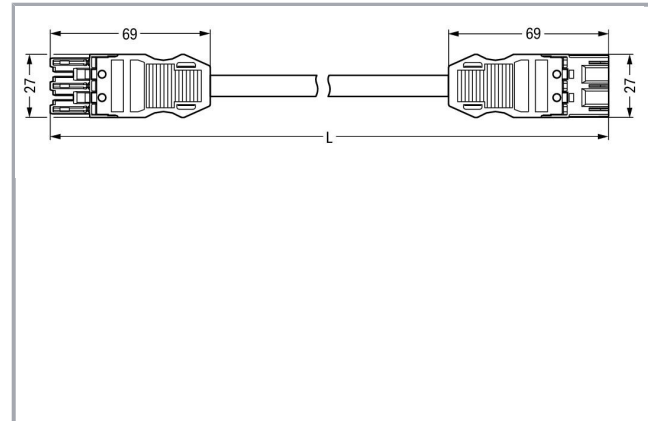

## Fișă tehnică | Număr articol: 771-9993/006-805

pre-assembled interconnecting cable; Eca; Socket/plug; 3-pole; Cod. B;  
H05VV-F 3 x 1.5 mm<sup>2</sup>; 8 m; 1,50 mm<sup>2</sup>; light green

[www.wago.com/771-9993/006-805](http://www.wago.com/771-9993/006-805)