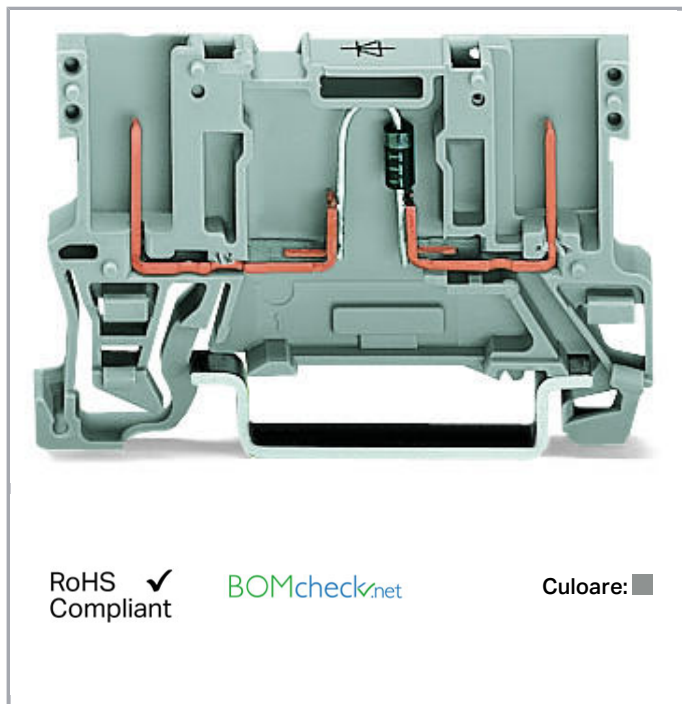

## Fișă tehnică | Număr articol: 769-228/281-410

2-pin component carrier block; with diode 1N4007; anode, left side; for DIN-rail 35 x 15 and 35 x 7.5; 4 mm<sup>2</sup>; gray

[www.wago.com/769-228/281-410](http://www.wago.com/769-228/281-410)