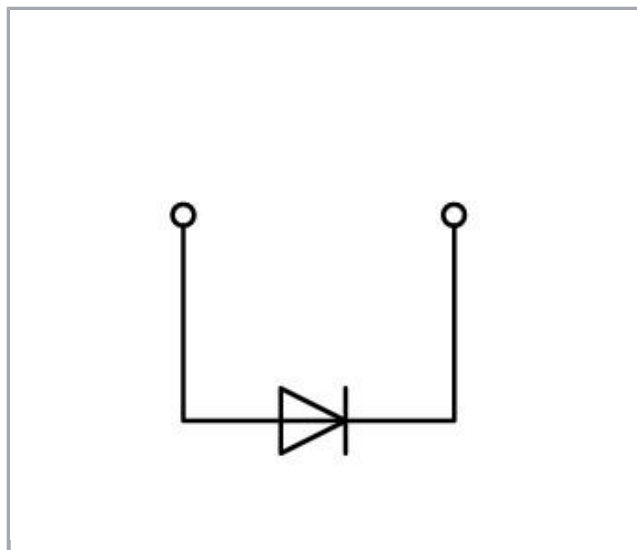

## Fișă tehnică | Număr articol: 769-228/281-410

2-pin component carrier block; with diode 1N4007; anode, left side; for DIN-rail 35 x 15 and 35 x 7.5; 4 mm<sup>2</sup>; gray

[www.wago.com/769-228/281-410](http://www.wago.com/769-228/281-410)