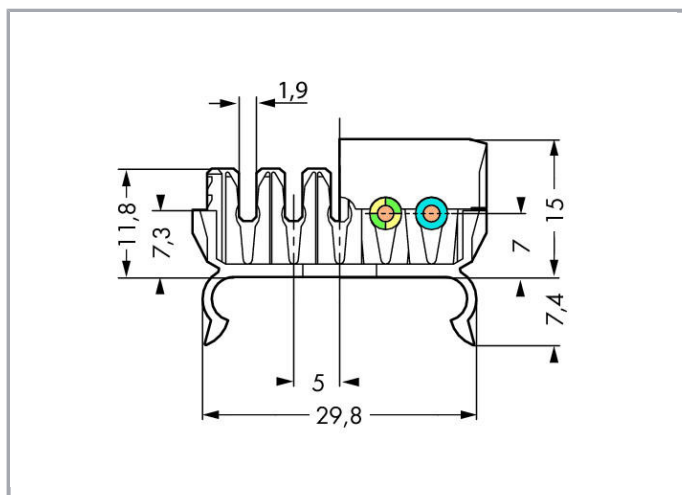

## Fișă tehnică | Număr articol: 267-143

Conductor support, base; 5-pole; 2,50 mm<sup>2</sup>; white

[www.wago.com/267-143](http://www.wago.com/267-143)

**Approvals per UL 1059**

Approvals per	UL 1059
---------------	---------

**Connection data**

Strip length	16 ... 18 mm / 0.63 ... 0.71 inch
Pole No.	5
Number of connection types	1

**Geometrical Data**

Width	30 mm / 1.181 inch
Height from the surface	11.8 mm / 0.465 inch
Depth	32 mm / 1.26 inch