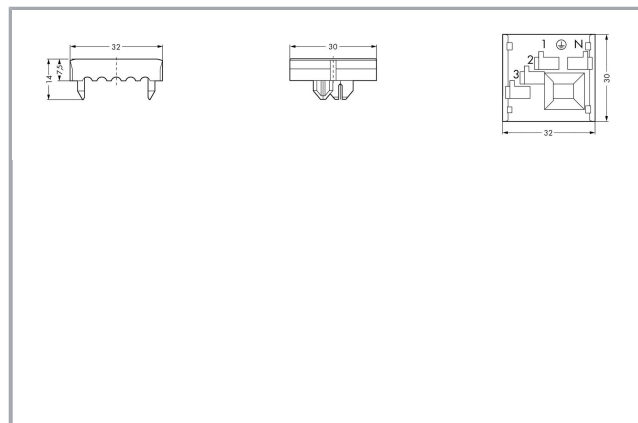

## Fișă tehnică | Număr articol: 267-143

Conductor support, base; 5-pole; 2,50 mm<sup>2</sup>; white

[www.wago.com/267-143](http://www.wago.com/267-143)

**Approvals per UL 1059**

Approvals per	UL 1059
---------------	---------

**Connection data**

Strip length	16 ... 18 mm / 0.63 ... 0.71 inch
Pole No.	5
Number of connection types	1

**Geometrical Data**

Width	30 mm / 1.181 inch
Height from the surface	11.8 mm / 0.465 inch
Depth	32 mm / 1.26 inch