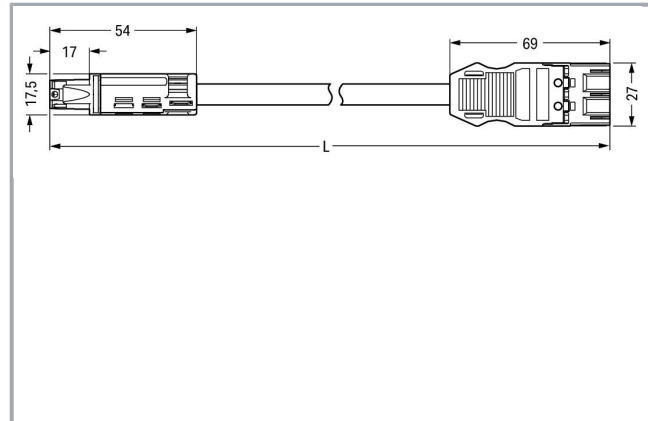

Fișă tehnică | Număr articol: 774-9973/1516-805

pre-assembled adapter cable; Eca; Socket/plug MIDI; 3-pole; Cod. S; 8 m;
1,50 mm²; brown

www.wago.com/774-9973/1516-805

Descriere articol

- For round conduits and ducts
- 3- and 4-pole preassembled cables with 17.5 mm outer diameter for easy plug & play
- Plug-in integration into the electrical installation of hollow-wall boxes via adapter, for example