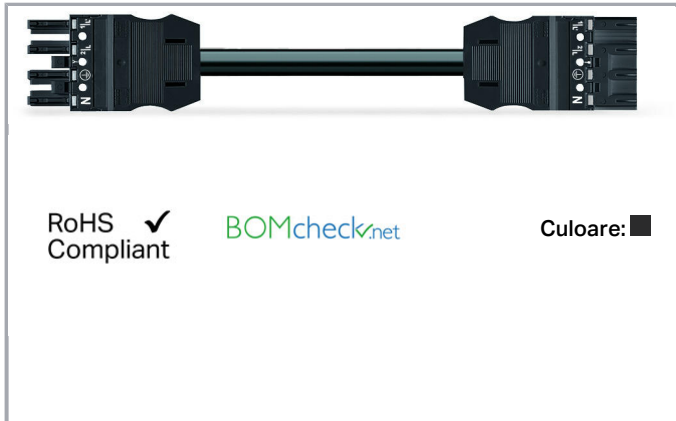

## Fișă tehnică | Număr articol: 771-9394/066-401

pre-assembled interconnecting cable; Cca; Socket/plug; 4-pole; Cod. A; 4m;  
1,50 mm<sup>2</sup>; black

[www.wago.com/771-9394/066-401](http://www.wago.com/771-9394/066-401)