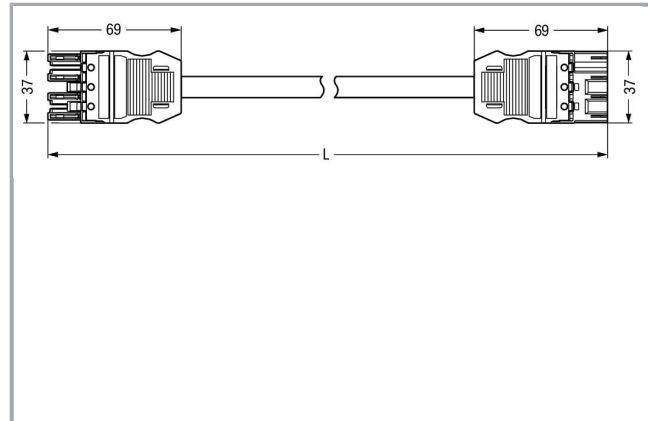

## Fișă tehnică | Număr articol: 771-9394/066-401

pre-assembled interconnecting cable; Cca; Socket/plug; 4-pole; Cod. A; 4m;  
1,50 mm<sup>2</sup>; black

[www.wago.com/771-9394/066-401](http://www.wago.com/771-9394/066-401)