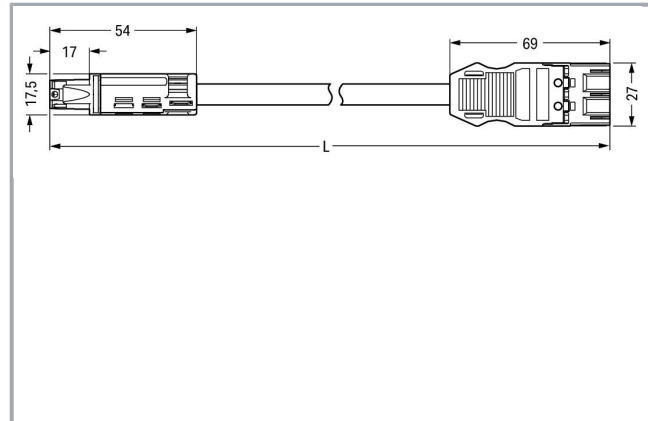

Fișă tehnică | Număr articol: 774-9973/1516-705

pre-assembled adapter cable; Eca; Socket/plug MIDI; 3-pole; Cod. S; 7 m;
1,50 mm²; brown

www.wago.com/774-9973/1516-705

Descriere articol

- For round conduits and ducts
- 3- and 4-pole preassembled cables with 17.5 mm outer diameter for easy plug & play
- Plug-in integration into the electrical installation of hollow-wall boxes via adapter, for example