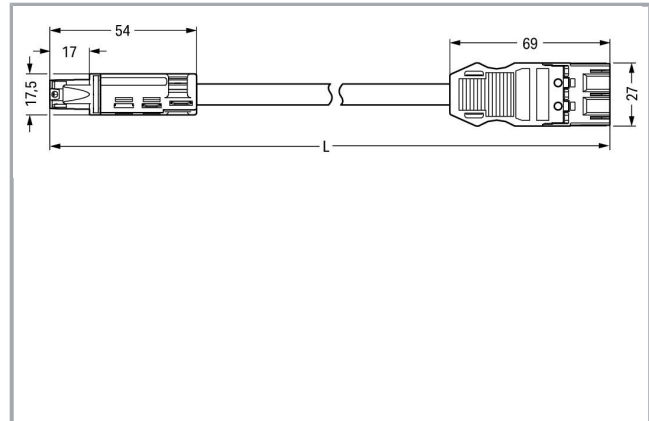

Fișă tehnică | Număr articol: 774-9973/1516-605

pre-assembled adapter cable; Eca; Socket/plug MIDI; 3-pole; Cod. S; 6 m;
1,50 mm²; brown

www.wago.com/774-9973/1516-605

Descriere articol

- For round conduits and ducts
- 3- and 4-pole preassembled cables with 17.5 mm outer diameter for easy plug & play
- Plug-in integration into the electrical installation of hollow-wall boxes via adapter, for example