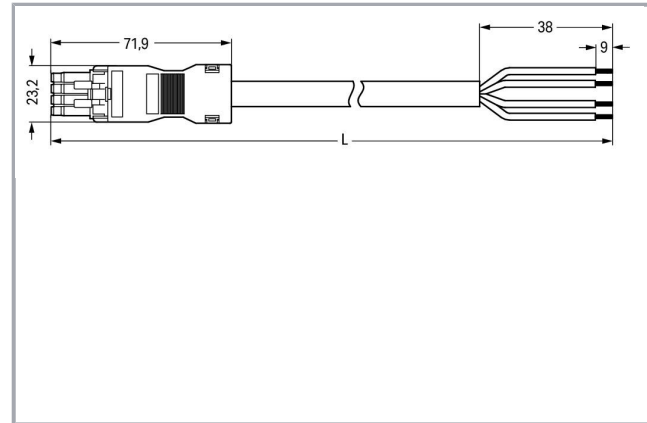

Fișă tehnică | Număr articol: 891-8994/105-105

pre-assembled connecting cable; Eca; Socket/open-ended; 4-pole; Cod. B;
Control cable 4 x 1.0 mm²; 1 m; 1,00 mm²; light green

www.wago.com/891-8994/105-105

Descriere articol

- Protected against mismatching and maintenance-free
- Compact design with 4.4 mm pole spacing
- Components can be clearly printed on and color-coded to meet custom requirements

Note:

Cables with a different fire class can be found in the eShop.

Approvals per UL 1977

Rated voltage UL 1977	600 V
Rated current UL 1977	12 A

Connection data

Strip length	9 mm / 0.35 inch
Pole No.	4
Total number of potentials	4
Conductor preparation	tip-bonded
Sheathed cable diameter	7,1 ... 9 mm
Wire cross-section	1 mm ²
Strip length (outer insulation)	38 mm
Connection type	Socket - Free end