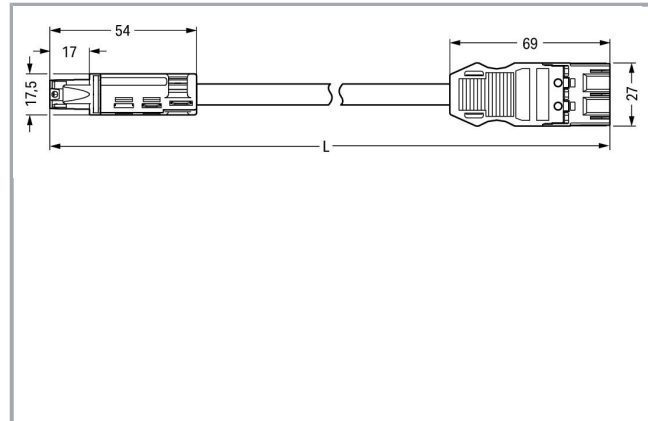

Fișă tehnică | Număr articol: 774-9973/1516-505

pre-assembled adapter cable; Eca; Socket/plug MIDI; 3-pole; Cod. S; 5 m;
1,50 mm²; brown

www.wago.com/774-9973/1516-505

Descriere articol

- For round conduits and ducts
- 3- and 4-pole preassembled cables with 17.5 mm outer diameter for easy plug & play
- Plug-in integration into the electrical installation of hollow-wall boxes via adapter, for example