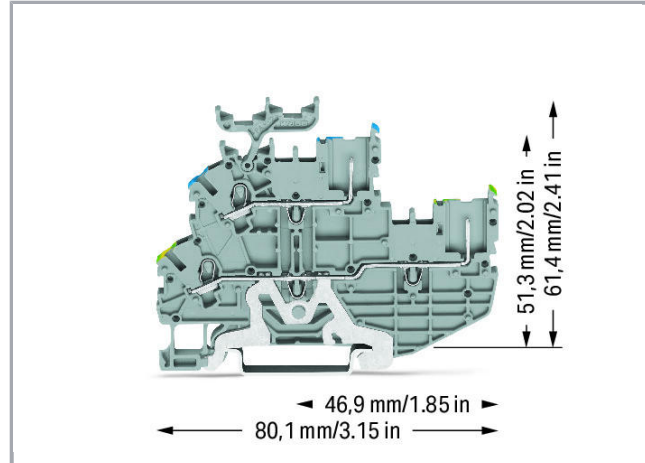

Fișă tehnică | Număr articol: 2020-2247

1-conductor/1-pin double deck receptacle terminal block; Ground conductor /through terminal block; PE/N; with marker carrier; for DIN-rail 35 x 15 and 35 x 7.5; Push-in CAGE CLAMP®; 1,00 mm²; gray

www.wago.com/2020-2247

RoHS ☒ Compliant

[BOMcheck.net](https://www.bomcheck.net)

Culoare: ■

Date

Electrical data

Ratings per IEC/EN 60664-1

Ratings per	IEC/EN 60947-7-1
Nominal voltage (III/3)	500 V
Rated surge voltage (III/3)	6 kV
Rated current	13,5 A
Legend (ratings)	(III / 3) ≙ Overvoltage category III / Pollution degree 3

Approvals per UL 1059

Rated voltage UL (Use Group B)	300 V
Rated current UL (Use Group B)	15 A
Rated voltage UL (Use Group C)	300 V

Supus modificărilor.

WAGO Kontakttechnik GmbH & Co. KG
/Representative Office Romania
Sos. Pipera-Tunari nr. 1/1
building 1, 2nd floor | 077190 Voluntari, Ilfov
Tel.: +40-(0)31 421 85 68 | Email: info-RO@wago.com

Aveți întrebări despre produsele noastre?
Vă stăm la dispoziție pentru preluarea apelului la +40 (0) 31 421 85 68.