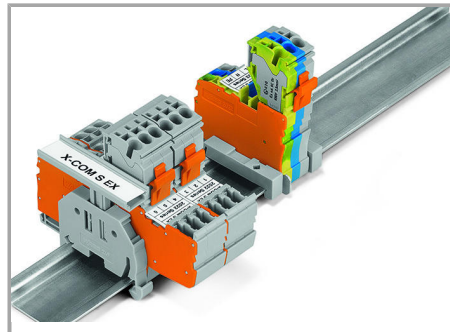

Group marking with height-adjustable group marker carrier (2009 163)

Familie de produse

X-COM S-Mini

Afișare globală produse din familie.

Supus modificărilor.