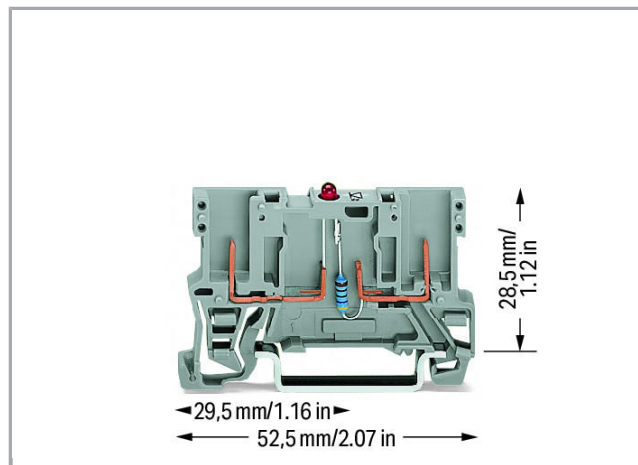

Fișă tehnică | Număr articol: 769-229/281-413

2-pin component carrier block; LED (red); 24 VDC; for DIN-rail 35 x 15 and 35 x 7.5; gray

www.wago.com/769-229/281-413

Supus modificărilor.

WAGO Kontakttechnik GmbH & Co. KG
/Representative Office Romania
Sos. Pipera-Tunari nr. 1/1
building 1, 2nd floor | 077190 Voluntari, Ilfov
Tel.: +40-(0)31 421 85 68 | Email: info-RO@wago.com