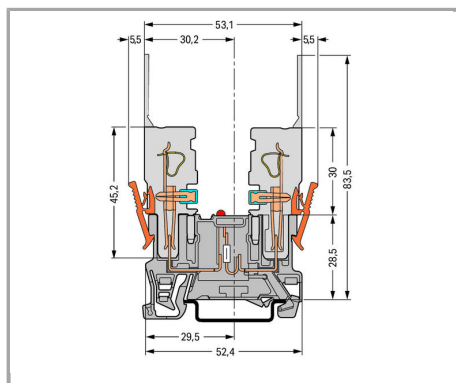

LED carrier terminal block