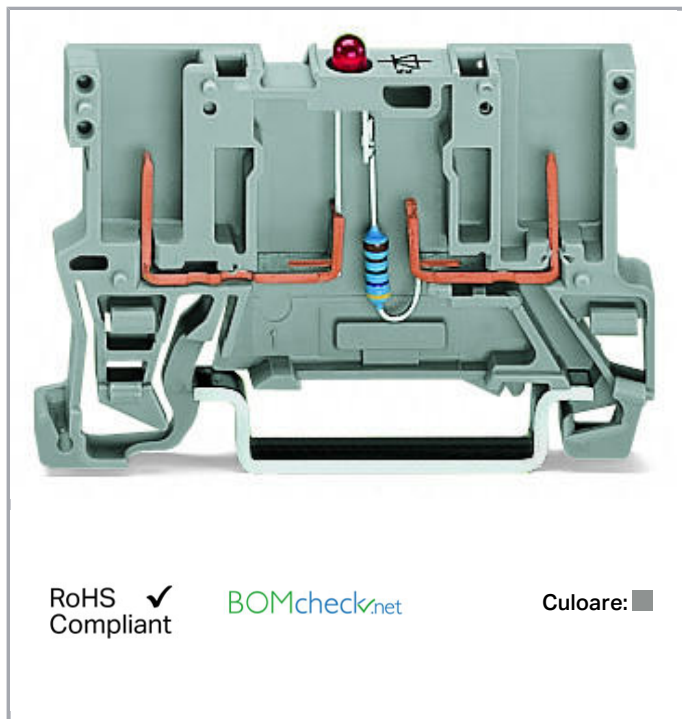

Fișă tehnică | Număr articol: 769-229/281-413

2-pin component carrier block; LED (red); 24 VDC; for DIN-rail 35 x 15 and 35 x 7.5; gray

www.wago.com/769-229/281-413

Supus modificărilor.

WAGO Kontakttechnik GmbH & Co. KG
/Representative Office Romania
Sos. Pipera-Tunari nr. 1/1
building 1, 2nd floor | 077190 Voluntari, Ilfov
Tel.: +40-(0)31 421 85 68 | Email: info-RO@wago.com