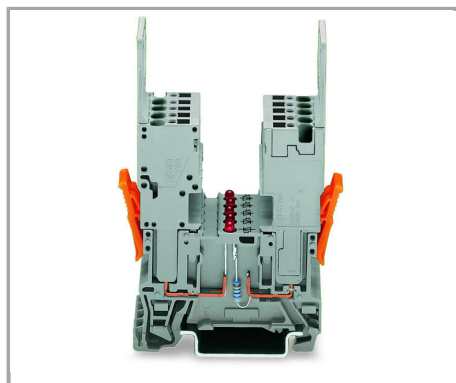

1-conductor female plug