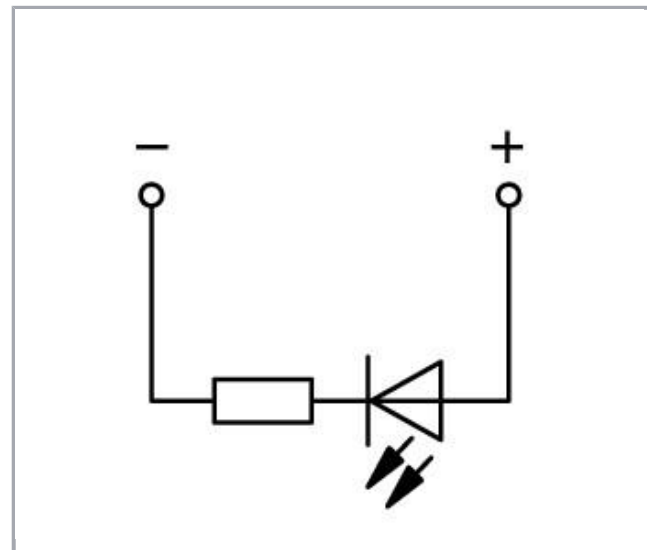

LED carrier terminal block

Date

Electrical data

Voltage type 1	DC
Nominal voltage	24 V

Ratings per IEC/EN 60664-1

Rated current	0,025 A

Connection data

Total number of potentials	1
Number of levels	1
Wiring type	Front-entry wiring

Geometrical Data

Width	5 mm / 0.197 inch
Height from upper-edge of DIN-rail	28.5 mm / 1.122 inch
Depth	52.5 mm / 2.067 inch

Mechanical data

Design	horizontal

Supus modificărilor.