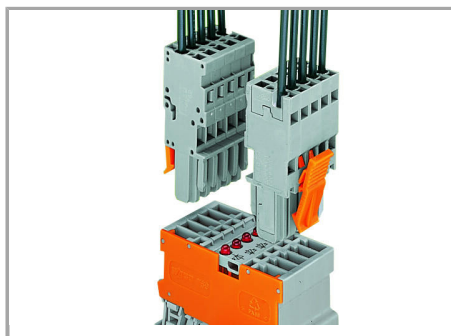

2-pin LED carrier block

1-conductor female plug, straight*

LED carrier terminal blocks cannot be commoned.

*1-conductor angled female plug is also possible!

Familie de produse

X-COM

Afișare globală produse din familie.

Supus modificărilor.