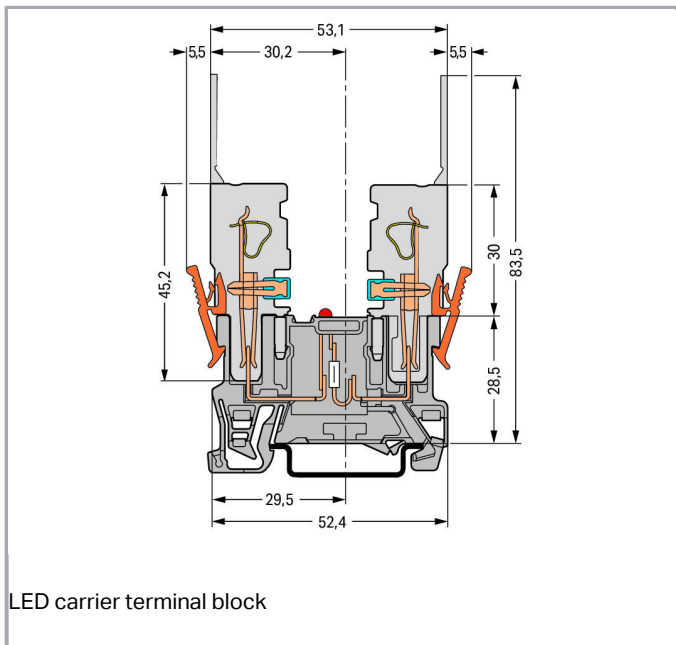

LED carrier terminal block

Date

Electrical data

Voltage type 1	DC
Nominal voltage	24 V

Ratings per IEC/EN 60664-1

Rated current	0,025 A

Connection data

Total number of potentials	1
Number of levels	1
Wiring type	Front-entry wiring

Geometrical Data

Width	5 mm / 0.197 inch
Height from upper-edge of DIN-rail	28.5 mm / 1.122 inch
Depth	52.5 mm / 2.067 inch

Mechanical data

Design	horizontal

Supus modificărilor.