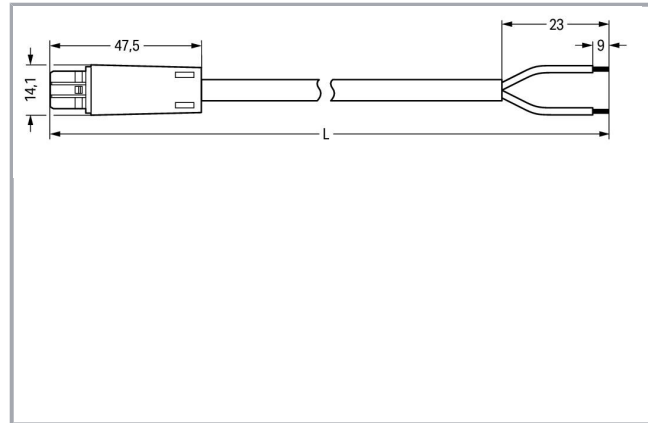

## Fișă tehnică | Număr articol: 894-8992/123-106

pre-assembled connecting cable; Eca; Socket/open-ended; 2-pole; Cod. E;  
J-Y(ST)Y...LG 2x2x0.8; 1 m; green

[www.wago.com/894-8992/123-106](http://www.wago.com/894-8992/123-106)

### Descriere articol

- For low voltages up to 50 V
- Compact size, standardized interface
- Available in two different custom coding options with mismatching protection