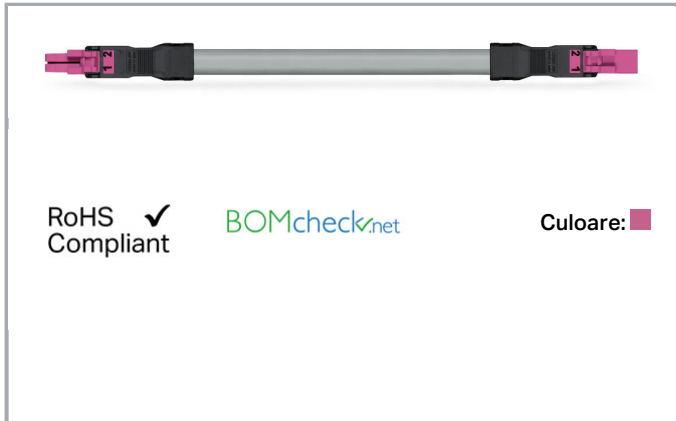

Fișă tehnică | Număr articol: 891-8992/005-507

pre-assembled interconnecting cable; Eca; Socket/plug; 2-pole; Cod. B;
Control cable 2 x 1.0 mm²; 5 m; 1,00 mm²; pink

www.wago.com/891-8992/005-507

Descriere articol

- Protected against mismatching and maintenance-free
- Compact design with 4.4 mm pole spacing
- Components can be clearly printed on and color-coded to meet custom requirements

Note:

Cables with a different fire class can be found in the eShop.

Note on mismatching protection:

All WINSTA[®] components are 100% protected against mismatching when:

- plugging different numbers of poles
- plugging while rotated 180
- plugging while laterally staggered
- plugging one pole