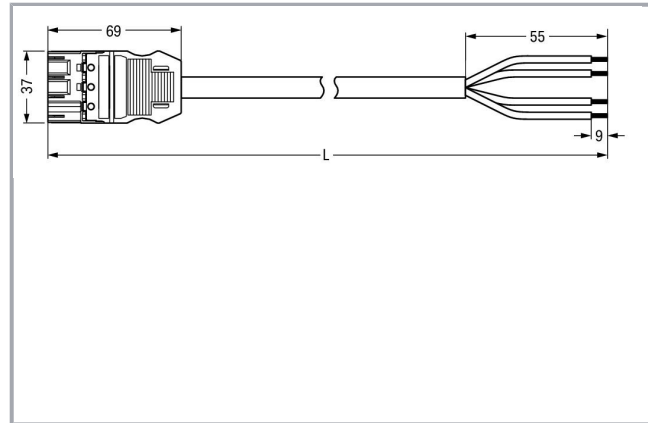

## Fișă tehnică | Număr articol: 771-9994/206-103

pre-assembled connecting cable; Eca; Plug/open-ended; 4-pole; Cod. B;  
Control cable 4 x 1.5 mm<sup>2</sup>; 1 m; 1,50 mm<sup>2</sup>; gray

[www.wago.com/771-9994/206-103](http://www.wago.com/771-9994/206-103)