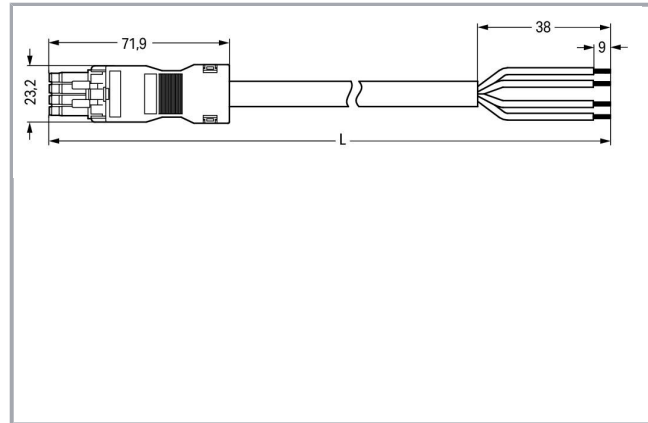

Fișă tehnică | Număr articol: 891-8994/105-307

pre-assembled connecting cable; Eca; Socket/open-ended; 4-pole; Cod. B;
Control cable 4 x 1.0 mm²; 3 m; 1,00 mm²; pink

www.wago.com/891-8994/105-307

Descriere articol

- Protected against mismatching and maintenance-free
- Compact design with 4.4 mm pole spacing
- Components can be clearly printed on and color-coded to meet custom requirements

Note:

Cables with a different fire class can be found in the eShop.

Approvals per UL 1977

Rated voltage UL 1977	600 V
Rated current UL 1977	12 A

Connection data

Strip length	9 mm / 0.35 inch
Pole No.	4
Total number of potentials	4
Conductor preparation	tip-bonded
Sheathed cable diameter	7,1 ... 9 mm
Wire cross-section	1 mm ²
Strip length (outer insulation)	38 mm
Connection type	Socket - Free end