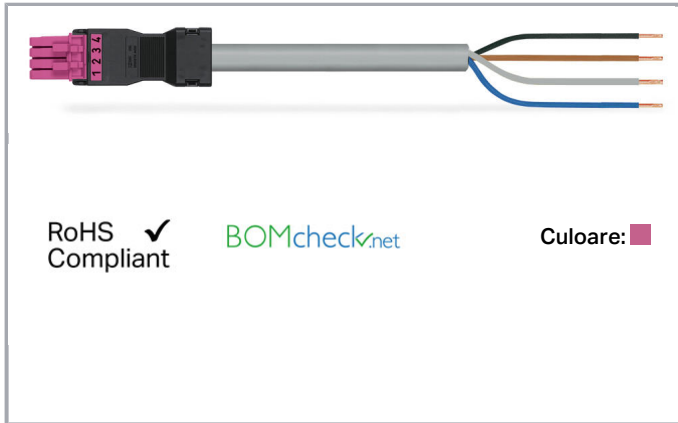

Fișă tehnică | Număr articol: 891-8994/105-307

pre-assembled connecting cable; Eca; Socket/open-ended; 4-pole; Cod. B;
Control cable 4 x 1.0 mm²; 3 m; 1,00 mm²; pink

www.wago.com/891-8994/105-307

Descriere articol

- Protected against mismatching and maintenance-free
- Compact design with 4.4 mm pole spacing
- Components can be clearly printed on and color-coded to meet custom requirements

Note:

Cables with a different fire class can be found in the eShop.

Note on mismatching protection:

All WINSTA[®] components are 100% protected against mismatching when:

- plugging different numbers of poles
- plugging while rotated 180
- plugging while laterally staggered
- plugging one pole